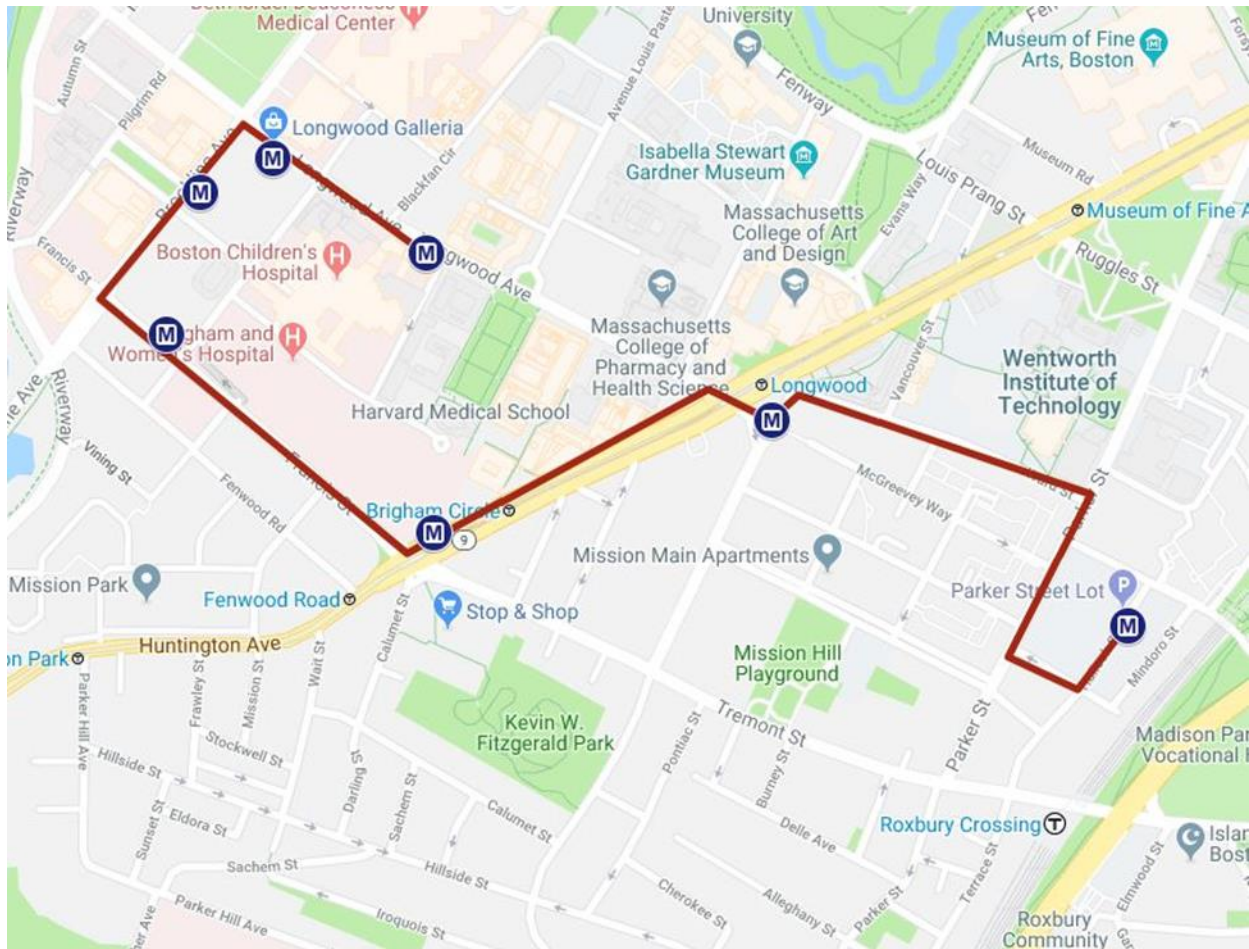

ROUTE SCHEDULES -

Wentworth AM

Park & Ride Shuttle with service to Wentworth Parking Lot. Mid-day service includes Ruggles & JFK Station. ID required.

Wentworth Parking Lot	St. Alphonsus St.	Brigham Circle (Southbound)	Francis & Binney	440 Brookline	Longwood Galleria	Boston Children's Hospital
Inbound AM						
5:30 AM	<i>5:34 AM</i>	<i>5:35 AM</i>	<i>5:37 AM</i>	<i>5:39 AM</i>	<i>5:41 AM</i>	5:43 AM
5:45 AM	<i>5:49 AM</i>	<i>5:50 AM</i>	<i>5:52 AM</i>	<i>5:54 AM</i>	<i>5:56 AM</i>	5:58 AM
6:00 AM	<i>6:04 AM</i>	<i>6:05 AM</i>	<i>6:07 AM</i>	<i>6:09 AM</i>	<i>6:11 AM</i>	6:13 AM
From 6:00-9:00AM Buses will depart every 15 minutes						
9:00 AM	<i>9:04 AM</i>	<i>9:05 AM</i>	<i>9:07 AM</i>	<i>9:09 AM</i>	<i>9:11 AM</i>	9:13 AM
9:15 AM	<i>9:19 AM</i>	<i>9:20 AM</i>	<i>9:22 AM</i>	<i>9:24 AM</i>	<i>9:26 AM</i>	9:28 AM
9:30 AM	<i>9:34 AM</i>	<i>9:35 AM</i>	<i>9:37 AM</i>	<i>9:39 AM</i>	<i>9:41 AM</i>	9:43 AM
10:00 AM	<i>10:04 AM</i>	<i>10:05 AM</i>	<i>10:07 AM</i>	<i>10:09 AM</i>	<i>10:11 AM</i>	10:13 AM

All times are approximate.

Track the Shuttle in real time at: <http://shuttles.masco.org>

Please call MASCO at 617-632-2800 if you have any questions ▪ Effective Date: 07/01/2019-12/31/2019

ROUTE MAP - Wentworth AM

Park & Ride Shuttle with service to Wentworth Parking Lot. Mid-day service includes Ruggles & JFK Station. ID required.

Track the Shuttle in real time at: <http://shuttles.masco.org>

Please call MASCO at 617-632-2800 if you have any questions ▪ Effective Date: 07/01/2019-12/31/2019