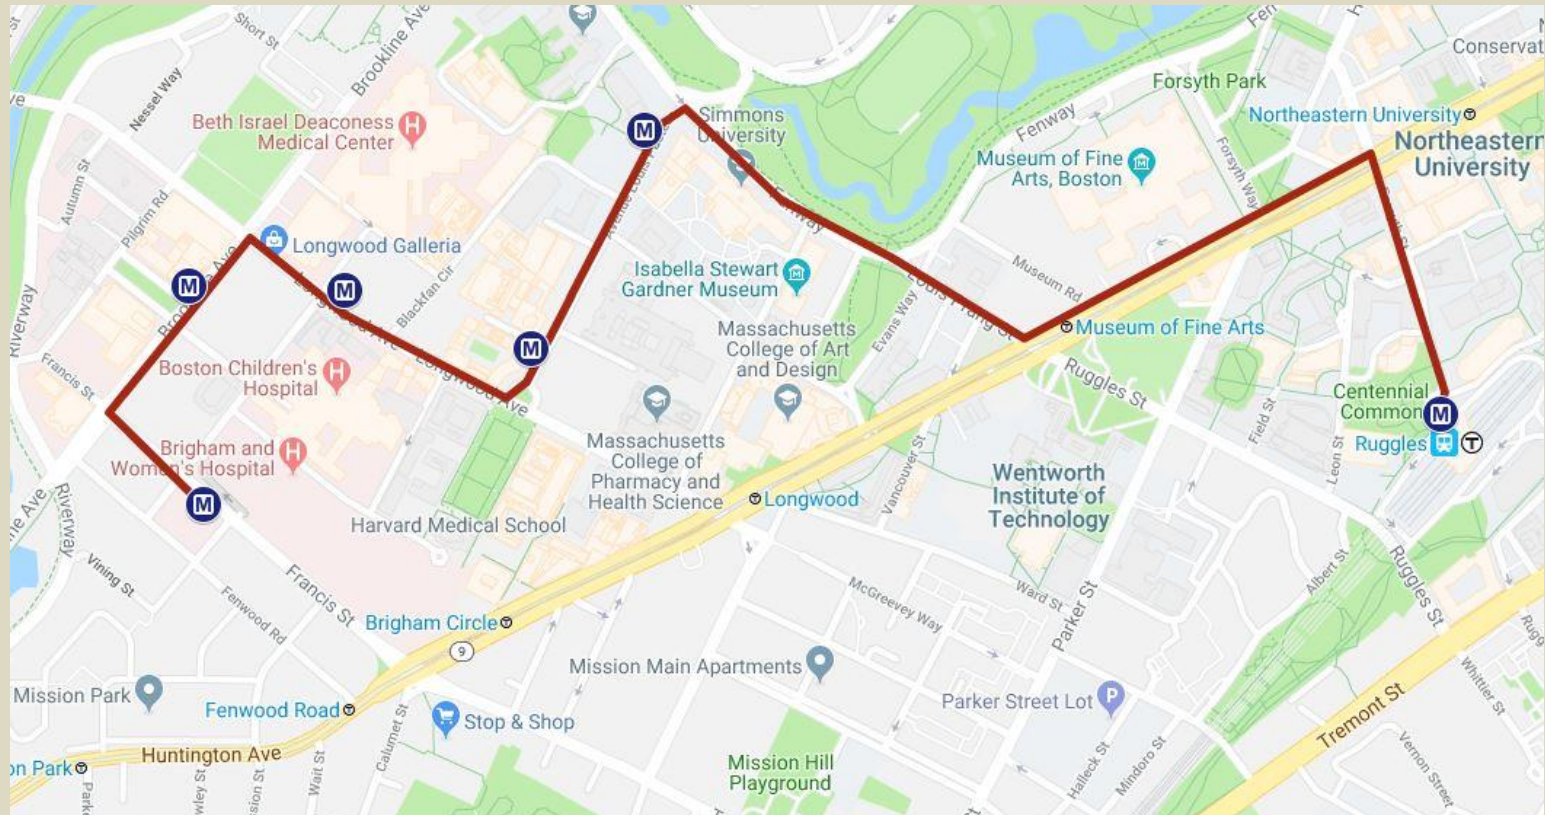

Effective 8/31/20-TBD

Route Schedules

Ruggles Station AM

Ruggles MBTA Station	Simmons & Emmanuel Colleges (Southbound)	Vanderbilt Hall (Southbound)	333 Longwood Ave	435 Brookline Ave	70 Francis St
Inbound AM					
5:30 AM	Travel Time to LMA Approx. 8-10 Minutes				5:38 AM
5:40 AM	Travel Time to LMA Approx. 8-10 Minutes				5:48 AM
5:45 AM	Travel Time to LMA Approx. 8-10 Minutes				5:53 AM
5:50 AM	Travel Time to LMA Approx. 8-10 Minutes				5:58 AM
5:55 AM	Travel Time to LMA Approx. 8-10 Minutes				6:03 AM
From 5:55-9:30AM Buses will depart every 4-5 minutes					
9:30 AM	Travel Time to LMA Approx. 8-10 Minutes				9:38 AM
9:34 AM	Travel Time to LMA Approx. 8-10 Minutes				9:42 AM
9:38 AM	Travel Time to LMA Approx. 8-10 Minutes				9:46 AM
9:42 AM	Travel Time to LMA Approx. 8-10 Minutes				9:50 AM
9:50 AM	Travel Time to LMA Approx. 8-10 Minutes				9:58 AM
10:00 AM	Travel Time to LMA Approx. 8-10 Minutes				10:08 AM

Times are approximate times only. Buses may arrive before or after this time depending on traffic.

Effective 8/31/20-TBD

Route Map Ruggles Station AM

Track the Shuttle in real time at: <http://shuttles.masco.org>