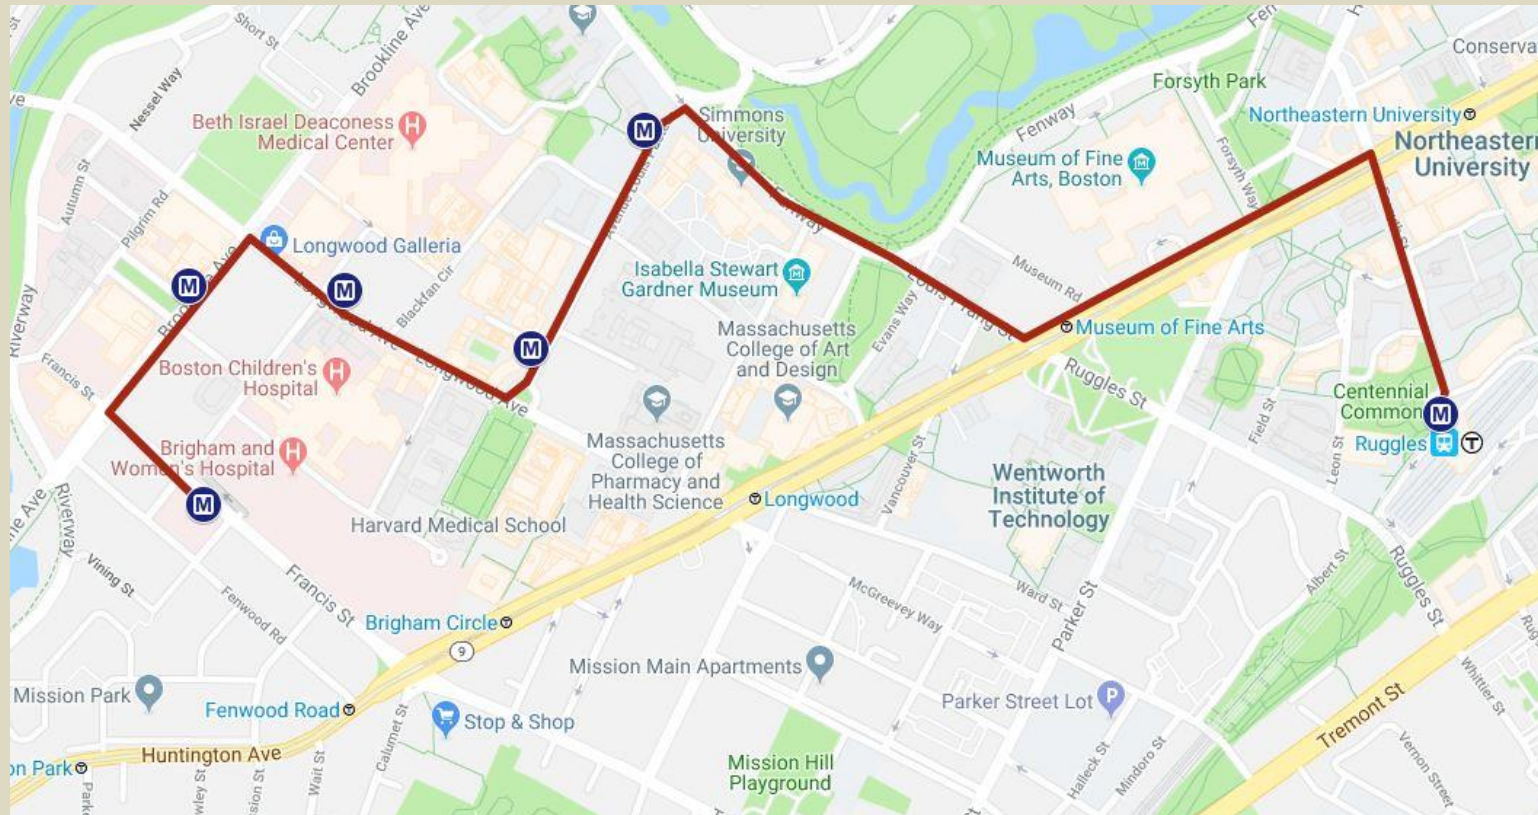

# Route Schedules

## Ruggles Station AM

Ruggles MBTA Station	Simmons & Emmanuel Colleges (Southbound)	Vanderbilt Hall (Southbound)	333 Longwood Ave	435 Brookline Ave	70 Francis St
<b>Inbound AM</b>					
5:30 AM	Travel Time to LMA Approx. 8-10 Minutes			5:38 AM	
5:34 AM	Travel Time to LMA Approx. 8-10 Minutes			5:42 AM	
5:39 AM	Travel Time to LMA Approx. 8-10 Minutes			5:47 AM	
5:44 AM	Travel Time to LMA Approx. 8-10 Minutes			5:52 AM	
5:48 AM	Travel Time to LMA Approx. 8-10 Minutes			5:56 AM	
<b>From 5:48-9:30AM Buses will depart every 4-5 minutes</b>					
9:30 AM	Travel Time to LMA Approx. 8-10 Minutes			9:38 AM	
9:36 AM	Travel Time to LMA Approx. 8-10 Minutes			9:44 AM	
9:41 AM	Travel Time to LMA Approx. 8-10 Minutes			9:49 AM	
9:47 AM	Travel Time to LMA Approx. 8-10 Minutes			9:55 AM	
9:52 AM	Travel Time to LMA Approx. 8-10 Minutes			10:00 AM	
9:58 AM	Travel Time to LMA Approx. 8-10 Minutes			10:06 AM	

\*Times are approximate times only. Buses may arrive before or after this time depending on traffic.\*

Effective 8/01/21-TBD

# Route Map Ruggles Station AM

Track the Shuttle in real time at: <http://shuttles.masco.org>

Please call MASCO at 617-632-2800 if you have any questions.