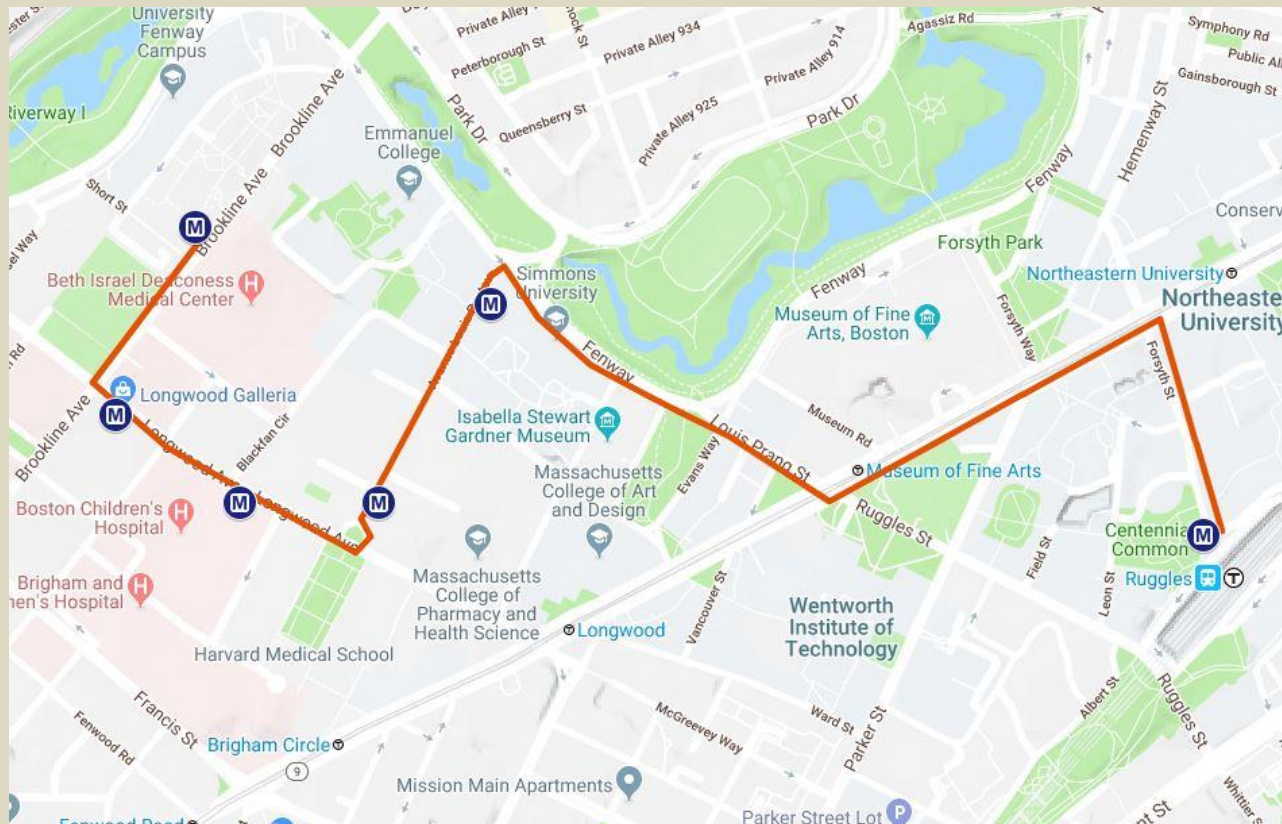

Route Schedules

Ruggles PM BIDMC

Note: The Ruggles PM BIDMC will not stage at BIDMC Main Campus, but it will be the first stop on the route.

<u>BIDMC Main Campus</u>	<u>Longwood Galleria</u>	<u>Children's Hospital</u>	<u>Vanderbilt Hall (Northbound)</u>	<u>Simmons & Emmanuel Colleges (Northbound)</u>	<u>Ruggles MBTA Station</u>
Outbound PM					
2:25 PM	Travel Time to Ruggles Approx. 12-15 Minutes				2:37 PM
2:35 PM	Travel Time to Ruggles Approx. 12-15 Minutes				2:47 PM
2:45 PM	Travel Time to Ruggles Approx. 12-15 Minutes				2:57 PM
2:55 PM	Travel Time to Ruggles Approx. 12-15 Minutes				3:07 PM
3:05 PM	Travel Time to Ruggles Approx. 12-15 Minutes				3:17 PM
3:15 PM	Travel Time to Ruggles Approx. 12-15 Minutes				3:27 PM
From 3:15-6:35PM Buses will depart every 5-10 minutes					
6:35 PM	Travel Time to Ruggles Approx. 12-15 Minutes				6:47 PM
6:40 PM	Travel Time to Ruggles Approx. 12-15 Minutes				6:52 PM
7:05 PM	Travel Time to Ruggles Approx. 12-15 Minutes				7:17 PM
7:10 PM	Travel Time to Ruggles Approx. 12-15 Minutes				7:22 PM
7:40 PM	Travel Time to Ruggles Approx. 12-15 Minutes				7:52 PM
8:05 PM	Travel Time to Ruggles Approx. 12-15 Minutes				8:17 PM
8:35 PM	Travel Time to Ruggles Approx. 12-15 Minutes				8:47 PM

Times are approximate times only. Buses may arrive before or after this time depending on traffic.

Effective 8/31/20-TBD

Route Map Ruggles PM BIDMC

Track the Shuttle in real time at: <http://shuttles.masco.org>