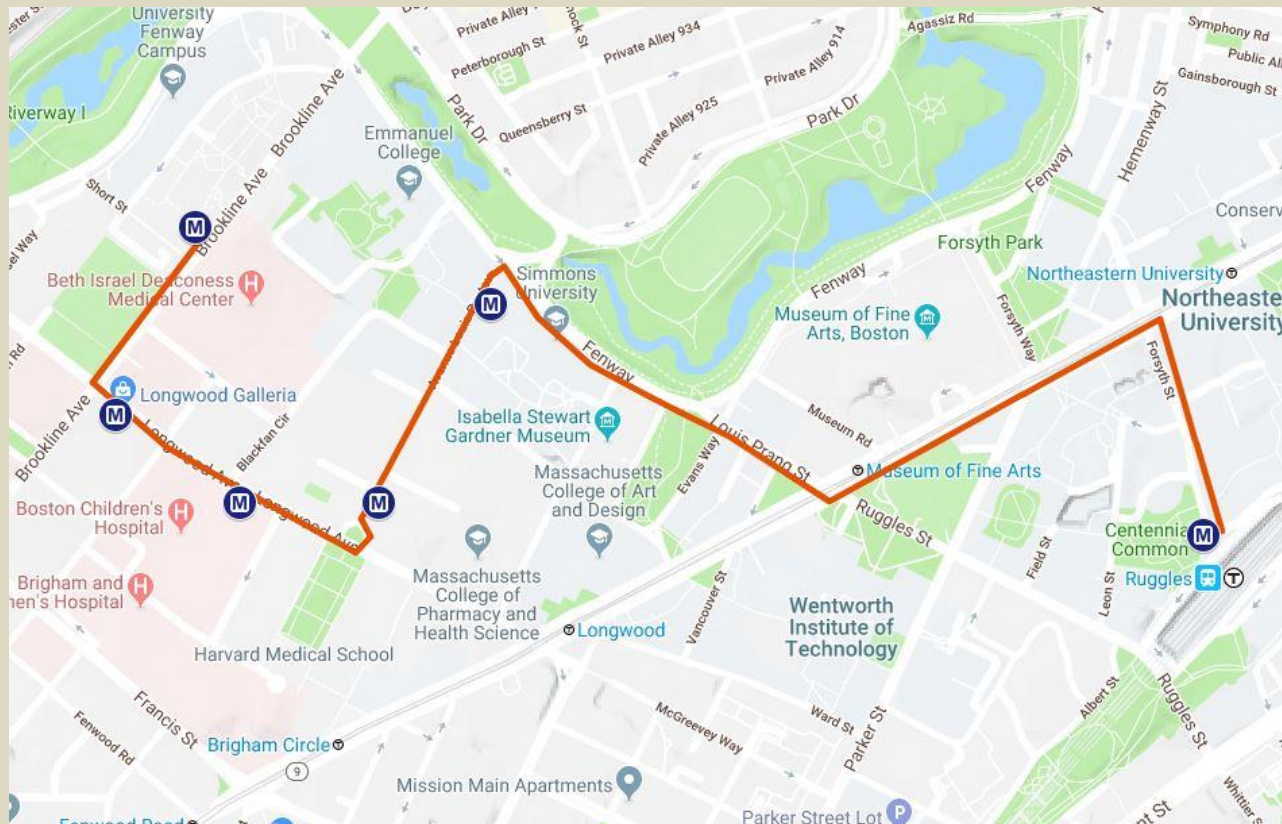

Route Schedules

Ruggles PM BIDMC

Note: The Ruggles PM BIDMC will not stage at BIDMC Main Campus, but it will be the first stop on the route.

<u>BIDMC Main Campus</u>	<u>Longwood Galleria</u>	<u>Children's Hospital</u>	<u>Vanderbilt Hall (Northbound)</u>	<u>Simmons & Emmanuel Colleges (Northbound)</u>	<u>Ruggles MBTA Station</u>
Outbound PM					
2:25 PM	Travel Time to Ruggles Approx. 12-15 Minutes				2:37 PM
2:35 PM	Travel Time to Ruggles Approx. 12-15 Minutes				2:47 PM
2:45 PM	Travel Time to Ruggles Approx. 12-15 Minutes				2:57 PM
2:55 PM	Travel Time to Ruggles Approx. 12-15 Minutes				3:07 PM
3:00 PM	Travel Time to Ruggles Approx. 12-15 Minutes				3:12 PM
3:05 PM	Travel Time to Ruggles Approx. 12-15 Minutes				3:17 PM
From 3:05-6:35PM Buses will depart every 5-10 minutes					
6:35 PM	Travel Time to Ruggles Approx. 12-15 Minutes				6:47 PM
6:40 PM	Travel Time to Ruggles Approx. 12-15 Minutes				6:52 PM
7:05 PM	Travel Time to Ruggles Approx. 12-15 Minutes				7:17 PM
7:10 PM	Travel Time to Ruggles Approx. 12-15 Minutes				7:22 PM
7:40 PM	Travel Time to Ruggles Approx. 12-15 Minutes				7:52 PM
8:05 PM	Travel Time to Ruggles Approx. 12-15 Minutes				8:17 PM
8:35 PM	Travel Time to Ruggles Approx. 12-15 Minutes				8:47 PM

Times are approximate times only. Buses may arrive before or after this time depending on traffic.

Effective 8/01/21-TBD

Route Map Ruggles PM BIDMC

Track the Shuttle in real time at: <http://shuttles.masco.org>