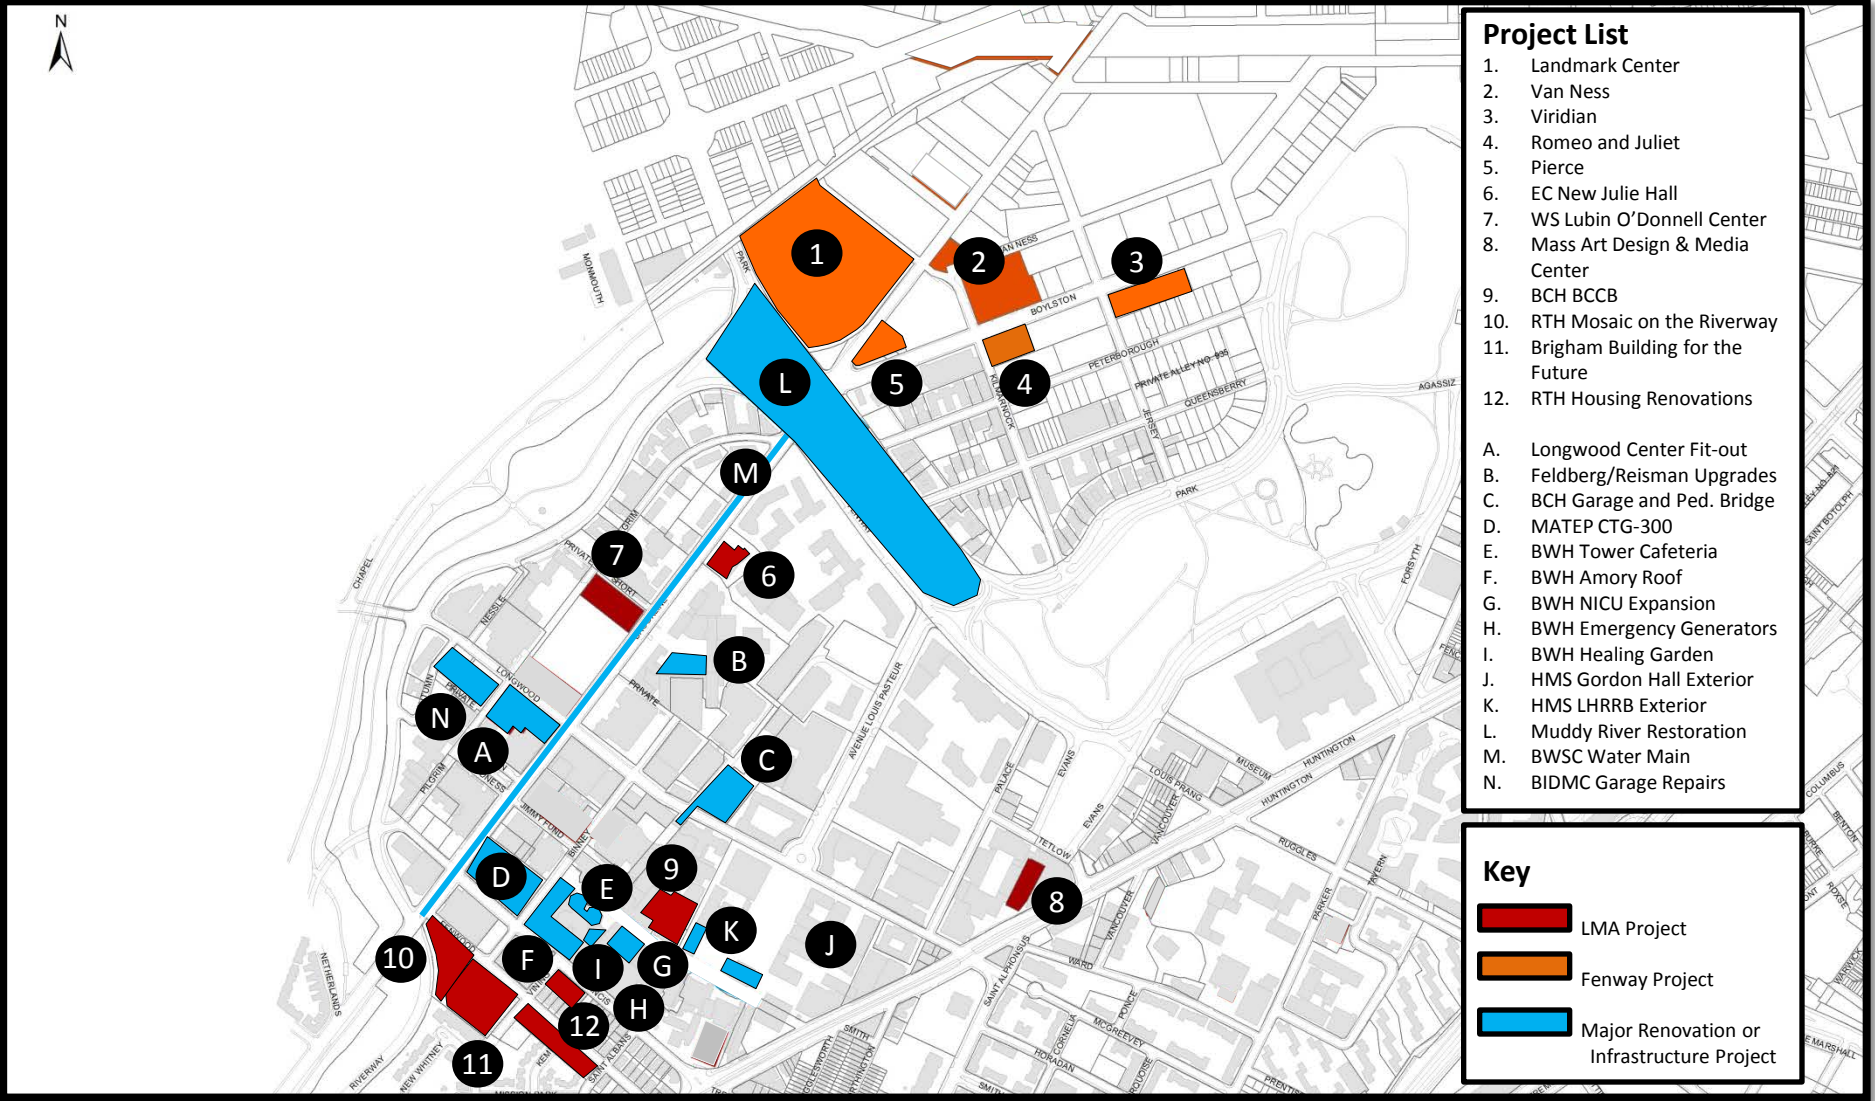

LONGWOOD MEDICAL AND ACADEMIC AREA AND FENWAY – 2016 OUTLOOK

- ### Project List
1. Landmark Center
 2. Van Ness
 3. Viridian
 4. Romeo and Juliet
 5. Pierce
 6. EC New Julie Hall
 7. WS Lubin O'Donnell Center
 8. Mass Art Design & Media Center
 9. BCH BCCB
 10. RTH Mosaic on the Riverway
 11. Brigham Building for the Future
 12. RTH Housing Renovations
-
- A. Longwood Center Fit-out
 - B. Feldberg/Reisman Upgrades
 - C. BCH Garage and Ped. Bridge
 - D. MATEP CTG-300
 - E. BWH Tower Cafeteria
 - F. BWH Amory Roof
 - G. BWH NICU Expansion
 - H. BWH Emergency Generators
 - I. BWH Healing Garden
 - J. HMS Gordon Hall Exterior
 - K. HMS LHRRB Exterior
 - L. Muddy River Restoration
 - M. BWSC Water Main
 - N. BIDMC Garage Repairs

Key

- LMA Project
- Fenway Project
- Major Renovation or Infrastructure Project