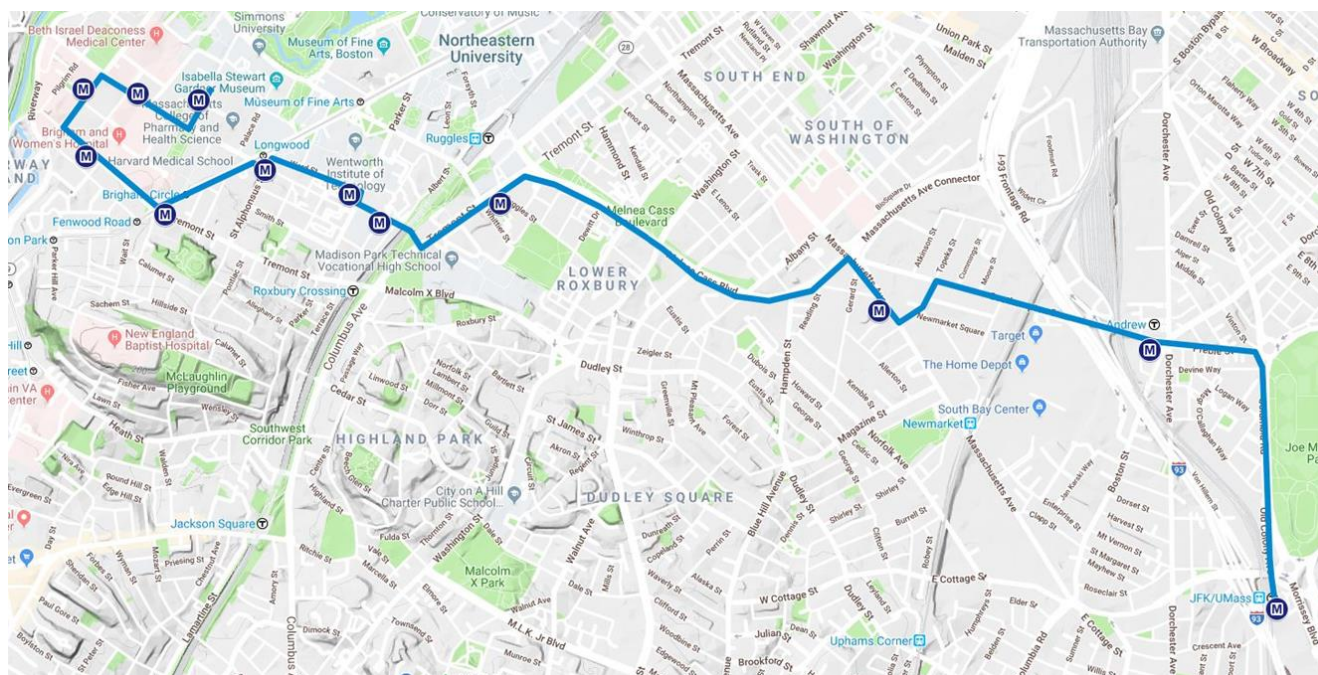

ROUTE SCHEDULES -

# Mid-Day Combo - Outbound

Combination Shuttle with service to and from Wentworth, Ruggles, & JFK/UMass MBTA Station and the LMA. ID required.

Vanderbilt Hall (Southbound)	333 Longwood Ave	435 Brookline Ave	70 Francis St	Brigham Circle (Northbound)	St. Alphonsus	Wentworth (Outbound)	Wentworth Lot (Prentiss/Halleck)	Tremont & Ruggles	Island St & South Hampton	Andrew's Square MBTA Station (Eastbound)	JFK MBTA Station
<b>Outbound</b>											
10:00 AM	10:04 AM	10:10 AM	10:13 AM	10:15 AM	10:16 AM	10:17 AM	10:21 AM	10:25 AM	10:29 AM	10:37 AM	10:45 AM
11:20 AM	11:24 AM	11:30 AM	11:33 AM	11:35 AM	11:36 AM	11:37 AM	11:41 AM	11:45 AM	11:49 AM	11:57 AM	12:05 PM
12:40 PM	12:44 PM	12:50 PM	12:53 PM	12:55 PM	12:56 PM	12:57 PM	1:01 PM	1:05 PM	1:09 PM	1:17 PM	1:25 PM
2:00 PM	2:04 PM	2:10 PM	2:13 PM	2:15 PM	2:16 PM	2:17 PM	2:21 PM	2:25 PM	2:29 PM	2:37 PM	2:45 PM

All times are approximate.

Track the Shuttle in real time at: <http://shuttles.masco.org>

Please call MASCO at 617-632-2800 if you have any questions ▪ Effective Date: 07/01/2019-12/31/2019

# ROUTE MAP - Mid-Day Combo - Outbound

Combination Shuttle with service to and from Wentworth, Ruggles, & JFK/UMass MBTA Station and the LMA. ID required.

Track the Shuttle in real time at: <http://shuttles.masco.org>