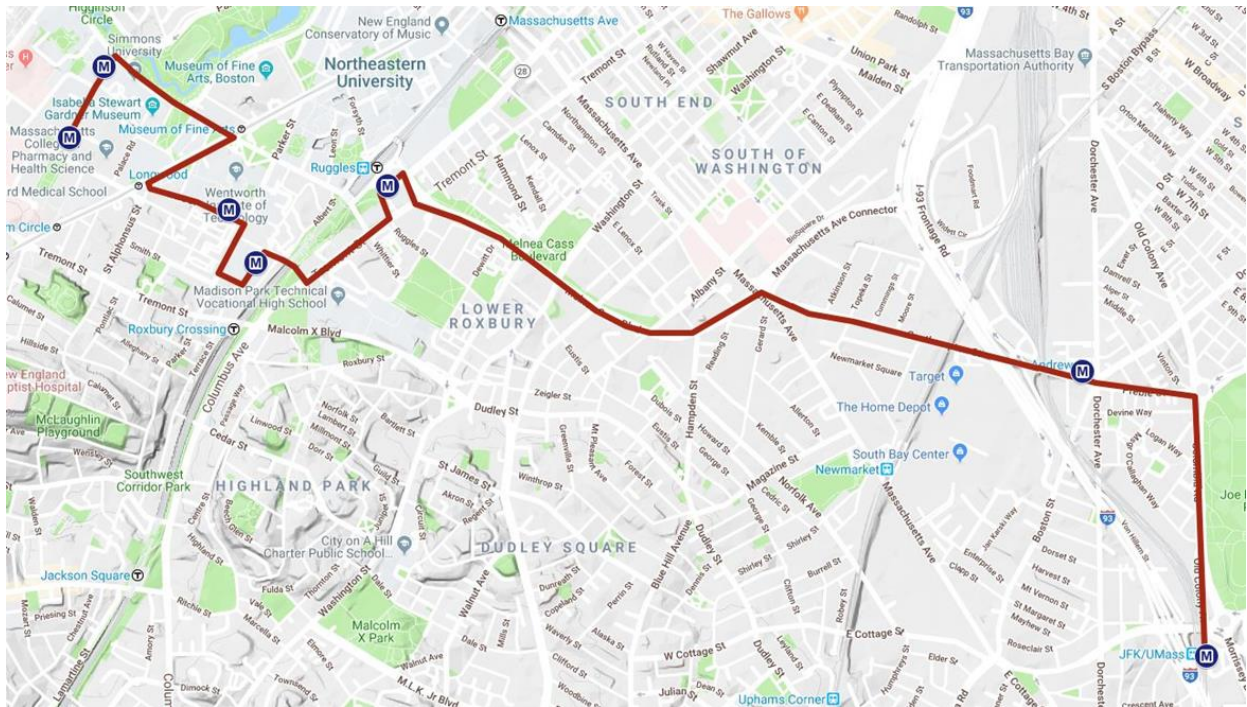

ROUTE SCHEDULES -

Mid-Day Combo - Inbound

Combination Shuttle with service to and from Wentworth, Ruggles, & JFK/UMass MBTA Station and the LMA. ID required.

JFK MBTA Station	Andrews Square MBTA Station (Westbound)	Ruggles Station (Columbus Street)	Wentworth Parking Lot	Wentworth (Inbound)	Simmons & Emmanuel (Southbound)	Vanderbilt Hall (Southbound)
Inbound						
10:00 AM	<i>10:04 AM</i>	<i>10:13 AM</i>	<i>10:18 AM</i>	<i>10:20 AM</i>	<i>10:23 AM</i>	10:25 AM
10:45 AM	<i>10:49 AM</i>	<i>10:58 AM</i>	<i>11:03 AM</i>	<i>11:05 AM</i>	<i>11:08 AM</i>	11:10 AM
12:05 PM	<i>12:09 PM</i>	<i>12:18 PM</i>	<i>12:23 PM</i>	<i>12:25 PM</i>	<i>12:28 PM</i>	12:30 PM
1:25 PM	<i>1:29 PM</i>	<i>1:38 PM</i>	<i>1:43 PM</i>	<i>1:45 PM</i>	<i>1:48 PM</i>	1:50 PM
2:45 PM	<i>2:49 PM</i>	<i>2:58 PM</i>	<i>3:03 PM</i>	<i>3:05 PM</i>	<i>3:08 PM</i>	3:10 PM

All times are approximate.

Track the Shuttle in real time at: <http://shuttles.masco.org>

Please call MASCO at 617-632-2800 if you have any questions ▪ Effective Date: 07/01/2019-12/31/2019

ROUTE MAP - Mid-Day Combo - Inbound

Combination Shuttle with service to and from Wentworth, Ruggles, & JFK/UMass MBTA Station and the LMA. ID required.

Track the Shuttle in real time at: <http://shuttles.masco.org>

Please call MASCO at 617-632-2800 if you have any questions ■ Effective Date: 07/01/2019-12/31/2019