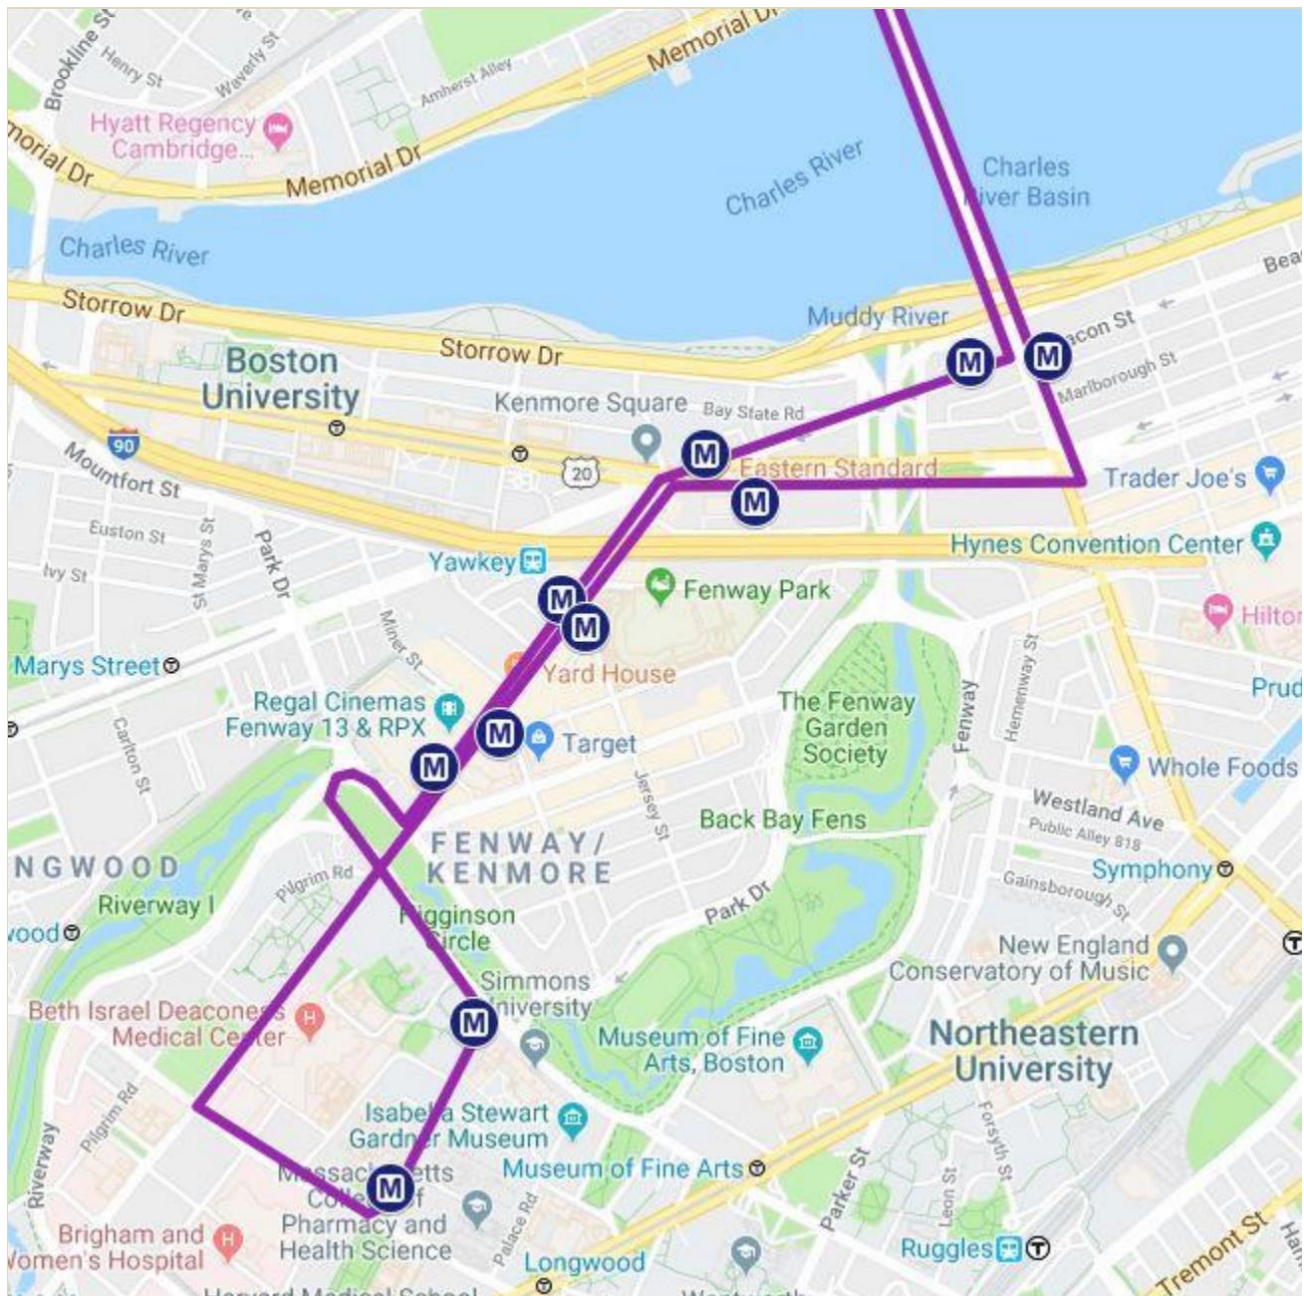

# ROUTE SCHEDULES - Vanderbilt Saturday

Vanderbilt Hall (Southbound)	Brookline at Fullerton	Brookline at Jersey	Kenmore Square (Outbound)	Mass Ave & Beacon St	Mass Ave at MIT (Northbound)	Central Square (Westbound)	Mass Ave & Dana St	Mass Ave & Trowbridge St	Mass Ave at Holyoke St
<b>From Boston to Cambridge</b>									
8:30 AM	8:35 AM	8:37 AM	8:39 AM	8:41 AM	8:44 AM	8:47 AM	8:50 AM	8:51 AM	8:52 AM
9:30 AM	9:35 AM	9:37 AM	9:39 AM	9:41 AM	9:44 AM	9:47 AM	9:50 AM	9:51 AM	9:52 AM
<b>From 9:30-6:30PM Buses will depart every 60 minutes</b>									
6:30 PM	Via Collidge Corner					6:47 PM	6:50 PM	6:51 PM	6:52 PM
7:30 PM	7:35 PM	7:37 PM	7:39 PM	7:41 PM	7:44 PM	7:47 PM	7:50 PM	7:51 PM	7:52 PM
8:30 PM	8:35 PM	8:37 PM	8:39 PM	8:41 PM	8:44 PM	8:47 PM	8:50 PM	8:51 PM	8:52 PM
9:30 PM	9:35 PM	9:37 PM	9:39 PM	9:41 PM	9:44 PM	9:47 PM	9:50 PM	9:51 PM	9:52 PM
10:30 PM	Via Collidge Corner					10:47 PM	10:50 PM	10:51 PM	10:52 PM

All times are approximate.

Track the Shuttle in real time at: <http://shuttles.masco.org>

Please call MASCO at 617-632-2800 if you have any questions ▪ Effective Date: 07/01/2019-12/31/2019

# ROUTE MAP - Vanderbilt Saturday M2 - Cambridge - Boston

Shuttle that provides service from Harvard Medical School in the LMA to Harvard Square in Cambridge. Harvard ID or pre-purchased ticket required.