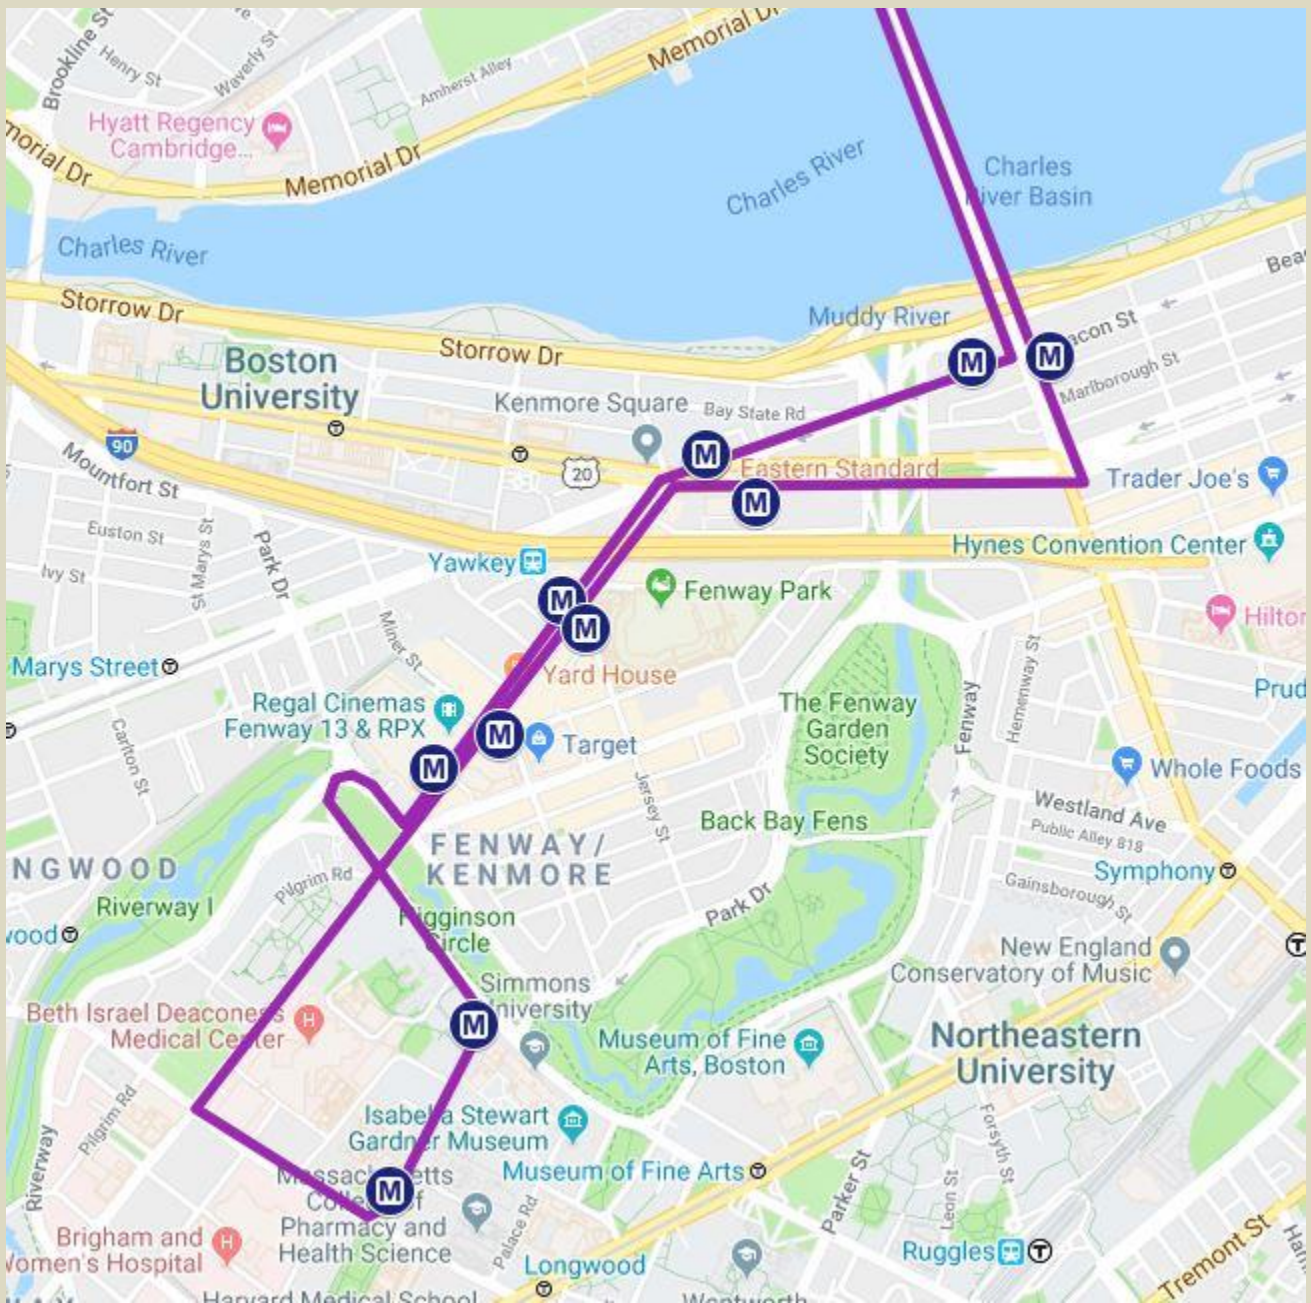

# Route Schedules

## M2 - Reduced Service

*Harvard ID or pre-purchased ticket required.*

<u>Vanderbilt Hall (Southbound)</u>	<u>Brookline at Fullerton</u>	<u>Brookline at Jersey</u>	<u>Kenmore Square (Outbound)</u>	<u>Mass Ave &amp; Beacon St</u>	<u>Mass Ave at MIT (Northbound)</u>	<u>Central Square (Westbound)</u>	<u>Mass Ave &amp; Dana St</u>	<u>Mass Ave &amp; Trowbridge St</u>	<u>Mass Ave at Holyoke Center</u>
<b>From Cambridge to Boston</b>									
6:50 AM	Travel Time to Harvard Approx. 20-30 Minutes							7:12 AM	
7:10 AM	Travel Time to Harvard Approx. 20-30 Minutes							7:32 AM	
7:30 AM	Travel Time to Harvard Approx. 20-30 Minutes							7:52 AM	
<b>From 7:30-9:50AM Buses will depart every 20 minutes</b>									
9:50 AM	Travel Time to Harvard Approx. 20-30 Minutes							10:12 AM	
10:15 AM	Travel Time to Harvard Approx. 20-30 Minutes							10:37 AM	
10:45 AM	Travel Time to Harvard Approx. 20-30 Minutes							11:07 AM	
<b>From 10:45AM-3:45PM Buses will depart every 30 minutes</b>									
3:45 PM	Travel Time to Harvard Approx. 20-30 Minutes							4:07 PM	
4:10 PM	Travel Time to Harvard Approx. 20-30 Minutes							4:32 PM	
4:30 PM	Travel Time to Harvard Approx. 20-30 Minutes							4:52 PM	
<b>From 4:30-7:10PM Buses will depart every 20 minutes</b>									
7:10 PM	Travel Time to Harvard Approx. 20-30 Minutes							7:32 PM	
7:30 PM	Travel Time to Harvard Approx. 20-30 Minutes							7:52 PM	
8:30 PM	Travel Time to Harvard Approx. 20-30 Minutes							8:52 PM	
9:30 PM	Via Collidge Corner							9:52 PM	
10:30 PM	Travel Time to Harvard Approx. 20-30 Minutes							10:52 PM	
11:30 PM	Via Collidge Corner							11:52 PM	

\*Times are approximate times only. Buses may arrive before or after this time depending on traffic.\*

\*\*11:00 & 11:30PM trips do not operate during the Summer\*\*

# Route Map M2 Boston

*Harvard ID or pre-purchased ticket required.*