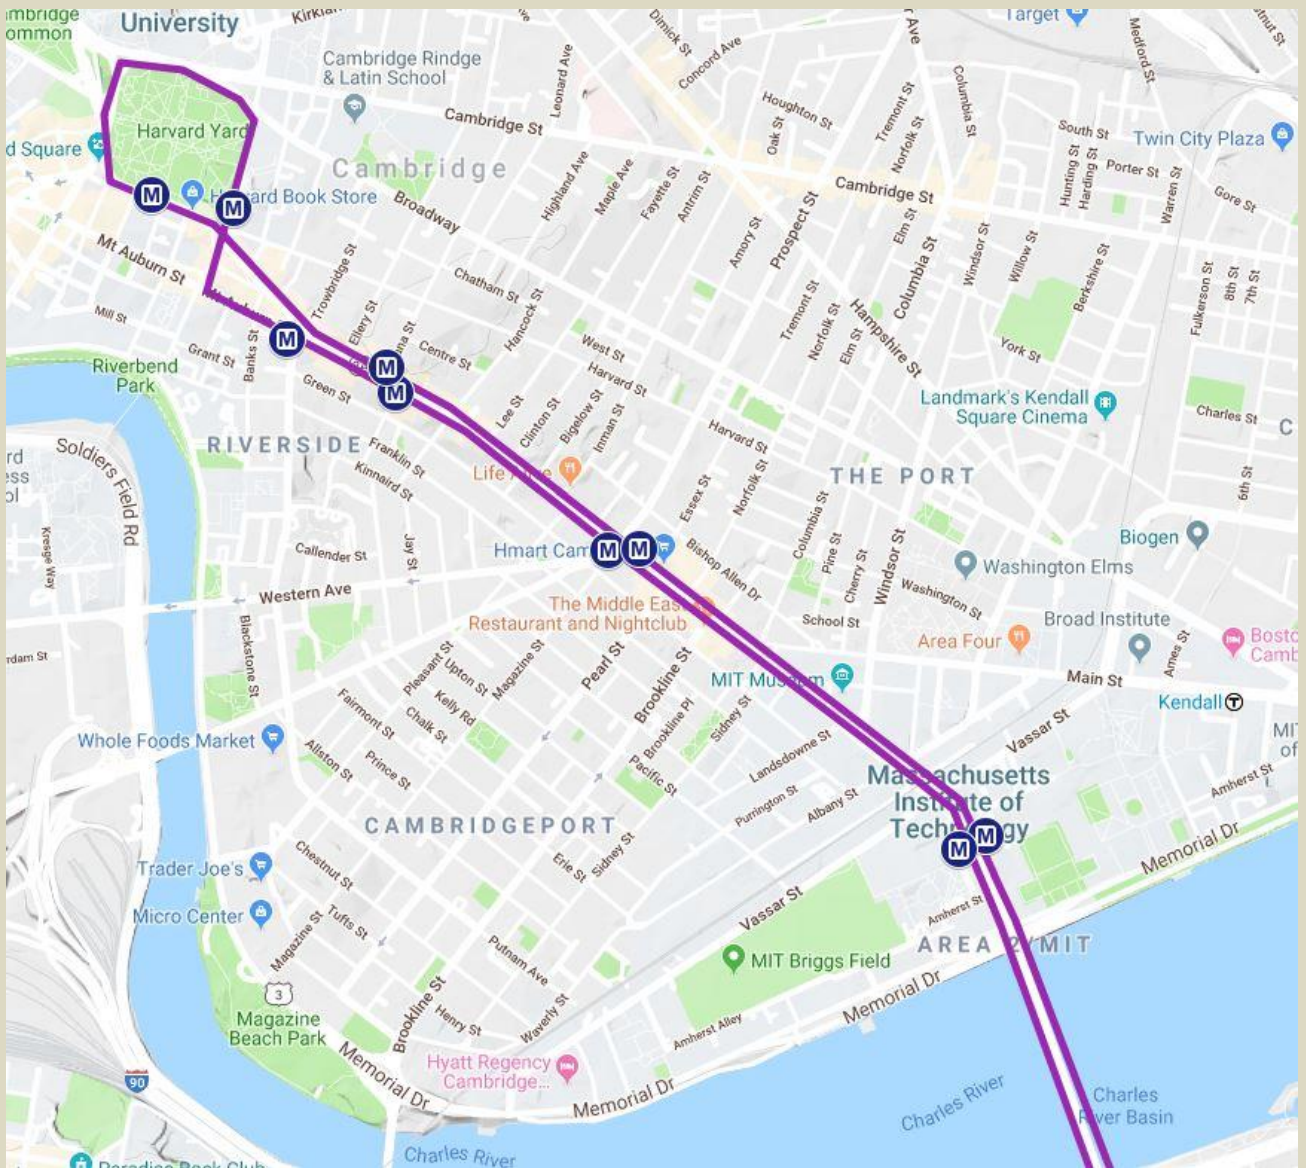

# Route Schedules

### M2 Cambridge to Boston

*Harvard ID or pre-purchased ticket required.  
Saturday Service operates September through May.*

Harvard Square at Lamont Library	Mt Auburn St & Putnam Ave	Bay St & Mass Ave	Central Square (Eastbound)	Mass Ave at MIT (Southbound)	Mass Ave & Beacon St	Kenmore Square	Brookline at Jersey St (Soundbound)	Landmark Building (Soundbound)	Simmons & Emmanuel (Southbound)	Vanderbilt Hall (Southbound)
<b>From Cambridge to Boston</b>										
8:00 AM	<i>8:02 AM</i>	<i>8:03 AM</i>	<i>8:07 AM</i>	<i>8:11 AM</i>	<i>8:14 AM</i>	<i>8:16 AM</i>	<i>8:18 AM</i>	<i>8:20 AM</i>	<i>8:22 AM</i>	8:23 AM
9:00 AM	<i>9:02 AM</i>	<i>9:03 AM</i>	<i>9:07 AM</i>	<i>9:11 AM</i>	<i>9:14 AM</i>	<i>9:16 AM</i>	<i>9:18 AM</i>	<i>9:20 AM</i>	<i>9:22 AM</i>	9:23 AM
<b>From 9:00-6:00PM Buses will depart every 60 minutes</b>										
6:00 PM	<i>6:02 PM</i>	<i>6:03 PM</i>	<i>6:07 PM</i>	<i>6:11 PM</i>	<i>6:14 PM</i>	<i>6:16 PM</i>	<i>6:18 PM</i>	<i>6:20 PM</i>	<i>6:22 PM</i>	6:23 PM
7:00 PM	<i>7:02 PM</i>	<i>7:03 PM</i>	<i>7:07 PM</i>	Via Collidge Corner					<i>7:22 PM</i>	7:23 PM
8:00 PM	<i>8:02 PM</i>	<i>8:03 PM</i>	<i>8:07 PM</i>	<i>8:11 PM</i>	<i>8:14 PM</i>	<i>8:16 PM</i>	<i>8:18 PM</i>	<i>8:20 PM</i>	<i>8:22 PM</i>	8:23 PM
9:00 PM	<i>9:02 PM</i>	<i>9:03 PM</i>	<i>9:07 PM</i>	<i>9:11 PM</i>	<i>9:14 PM</i>	<i>9:16 PM</i>	<i>9:18 PM</i>	<i>9:20 PM</i>	<i>9:22 PM</i>	9:23 PM
10:00 PM	<i>10:02 PM</i>	<i>10:03 PM</i>	<i>10:07 PM</i>	Via Collidge Corner					<i>10:22 PM</i>	10:23 PM

\*Times in *Red and Italicize* are approximate times only.  
Buses may arrive before or after this time depending on traffic.\*

# Route Map M2 Cambridge

Effective 10/1/18-6/30/19

*Harvard ID or pre-purchased ticket required.*