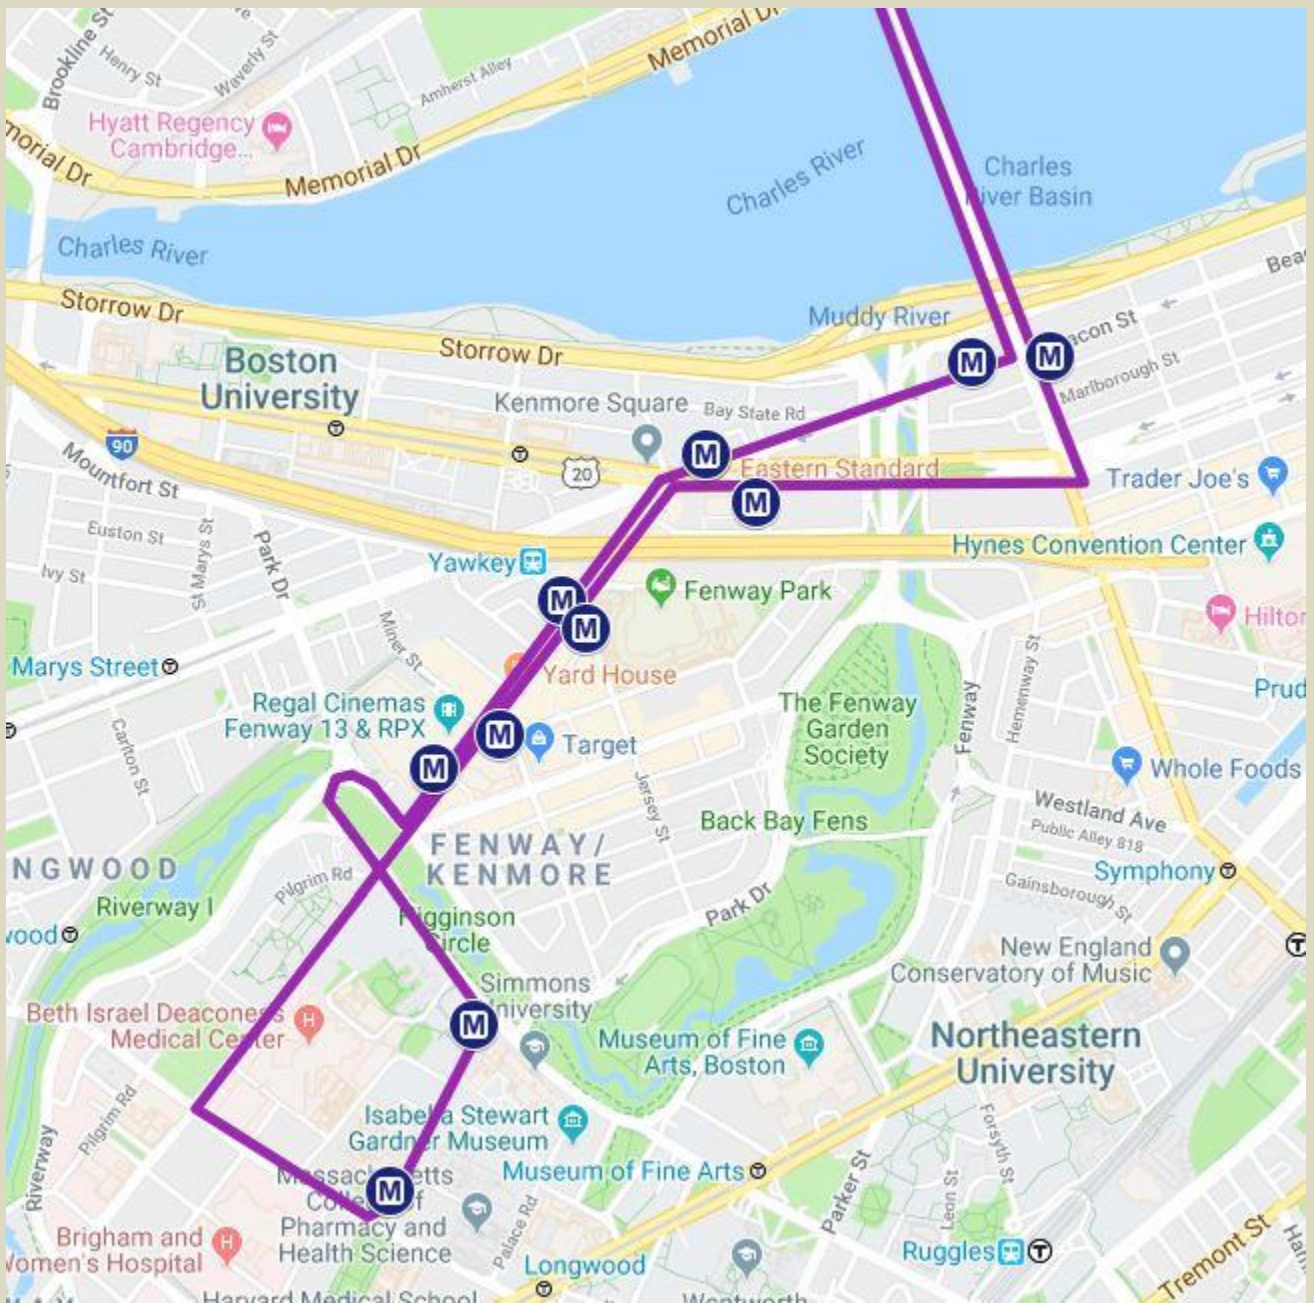

Effective 10/1/18-6/30/19

Route Schedules

SATURDAY

M2 Boston to Cambridge

*Harvard ID or pre-purchased ticket required.
Saturday Service operates September through May.*

Vanderbilt Hall (Southbound)	Brookline at Fullerton	Brookline at Jersey	Kenmore Square (Outbound)	Mass Ave & Beacon St	Mass Ave at MIT (Northbound)	Central Square (Westbound)	Mass Ave & Dana St	Mass Ave & Trowbridge St	Mass Ave at Holyoke Center
From Boston to Cambridge									
8:30 AM	<i>8:35 AM</i>	<i>8:37 AM</i>	<i>8:39 AM</i>	<i>8:41 AM</i>	<i>8:44 AM</i>	<i>8:47 AM</i>	<i>8:50 AM</i>	<i>8:51 AM</i>	8:52 AM
9:30 AM	<i>9:35 AM</i>	<i>9:37 AM</i>	<i>9:39 AM</i>	<i>9:41 AM</i>	<i>9:44 AM</i>	<i>9:47 AM</i>	<i>9:50 AM</i>	<i>9:51 AM</i>	9:52 AM
From 9:30-6:30PM Buses will depart every 60 minutes									
6:30 PM	Via Collidge Corner					<i>6:47 PM</i>	<i>6:50 PM</i>	<i>6:51 PM</i>	6:52 PM
7:30 PM	<i>7:35 PM</i>	<i>7:37 PM</i>	<i>7:39 PM</i>	<i>7:41 PM</i>	<i>7:44 PM</i>	<i>7:47 PM</i>	<i>7:50 PM</i>	<i>7:51 PM</i>	7:52 PM
8:30 PM	<i>8:35 PM</i>	<i>8:37 PM</i>	<i>8:39 PM</i>	<i>8:41 PM</i>	<i>8:44 PM</i>	<i>8:47 PM</i>	<i>8:50 PM</i>	<i>8:51 PM</i>	8:52 PM
9:30 PM	<i>9:35 PM</i>	<i>9:37 PM</i>	<i>9:39 PM</i>	<i>9:41 PM</i>	<i>9:44 PM</i>	<i>9:47 PM</i>	<i>9:50 PM</i>	<i>9:51 PM</i>	9:52 PM
10:30 PM	Via Collidge Corner					<i>10:47 PM</i>	<i>10:50 PM</i>	<i>10:51 PM</i>	10:52 PM

*Times in *Red and Italicize* are approximate times only.
Buses may arrive before or after this time depending on traffic.*

Route Map M2 Boston

Harvard ID or pre-purchased ticket required.

Route Map M2 Cambridge

Effective 10/1/18-6/30/19

Harvard ID or pre-purchased ticket required.