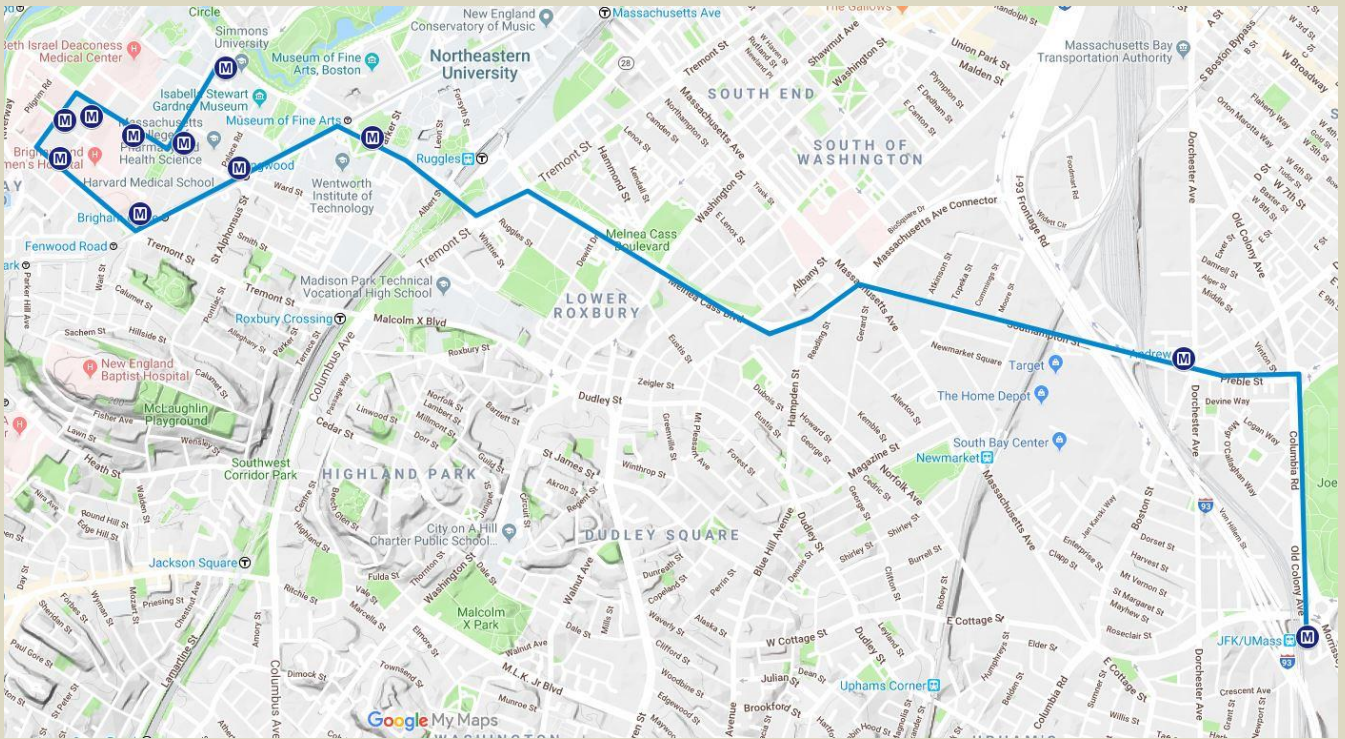

Times in *Red and Italicize* are approximate times only

Route Map JFK/UMass Station AM

Route Information: Any shuttle will stop at Crosstown Garage for dropoffs upon request.

Track the Shuttle in real time at: <http://shuttles.masco.org> • Please call MASCO at 617-632-2800 if you have any questions.