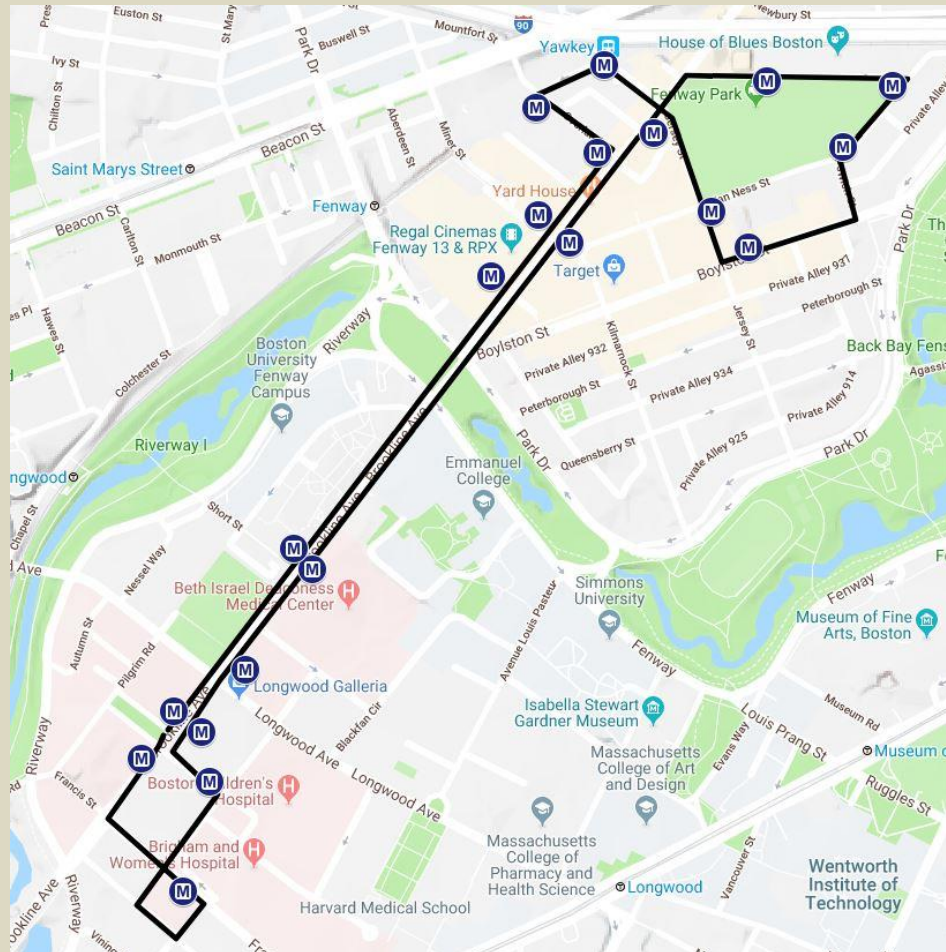

Route Map Fenway PM

Effective 10/1/18-6/30/19

MASCO

Track the Shuttle in real time at: <http://shuttles.masco.org>

Please call MASCO at 617-632-2800 if you have any questions.