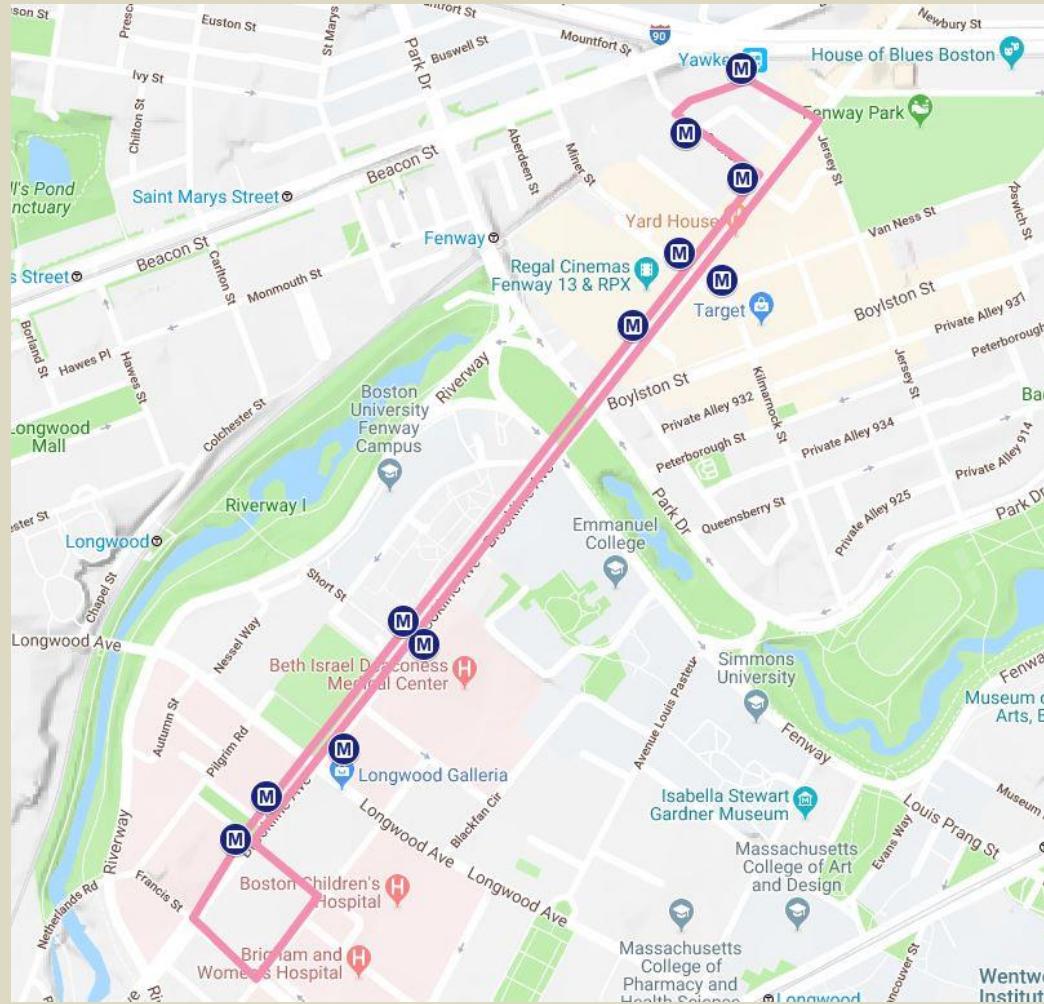

# Route Schedules

## Fenway Midday Express

Effective 10/1/18-6/30/19

BIDMC West Campus	BIDMC Shaprio Building	BIDMC Main Campus (Northbound)	Brookline at Fullerton	Lansdowne MBTA Station	20 Overland St.	109 Brookline Ave	Harvard Vanguard	Landmark Building (Southbound)	BIDMC Main Campus (Southbound)	435 Brookline Ave.	BIDMC West Campus
<b>Outbound MID</b>											
10:25 AM	<i>10:27 AM</i>	<i>10:29 AM</i>	<i>10:32 AM</i>	<i>10:33 AM</i>	10:37 AM	<i>10:38 AM</i>	<i>10:39 AM</i>	<i>10:40 AM</i>	<i>10:41 AM</i>	<i>10:42 AM</i>	10:44 AM
10:45 AM	<i>10:47 AM</i>	<i>10:49 AM</i>	<i>10:52 AM</i>	<i>10:53 AM</i>	10:57 AM	<i>10:58 AM</i>	<i>10:59 AM</i>	<i>11:00 AM</i>	<i>11:01 AM</i>	<i>11:02 AM</i>	11:04 AM
11:05 AM	<i>11:07 AM</i>	<i>11:09 AM</i>	<i>11:12 AM</i>	<i>11:13 AM</i>	11:17 AM	<i>11:18 AM</i>	<i>11:19 AM</i>	<i>11:20 AM</i>	<i>11:21 AM</i>	<i>11:22 AM</i>	11:24 AM
11:25 AM	<i>11:27 AM</i>	<i>11:29 AM</i>	<i>11:32 AM</i>	<i>11:33 AM</i>	11:37 AM	<i>11:38 AM</i>	<i>11:39 AM</i>	<i>11:40 AM</i>	<i>11:41 AM</i>	<i>11:42 AM</i>	11:44 AM
<b>From 11:25-1:45PM Buses will depart every 20 minutes</b>											
1:45 PM	<i>1:47 PM</i>	<i>1:49 PM</i>	<i>1:52 PM</i>	<i>1:53 PM</i>	1:57 PM	<i>1:58 PM</i>	<i>1:59 PM</i>	<i>2:00 PM</i>	<i>2:01 PM</i>	<i>2:02 PM</i>	2:04 PM
2:05 PM	<i>2:07 PM</i>	<i>2:09 PM</i>	<i>2:12 PM</i>	<i>2:13 PM</i>	2:17 PM	<i>2:18 PM</i>	<i>2:19 PM</i>	<i>2:20 PM</i>	<i>2:21 PM</i>	<i>2:22 PM</i>	2:24 PM
2:25 PM	<i>2:27 PM</i>	<i>2:29 PM</i>	<i>2:32 PM</i>	<i>2:33 PM</i>	2:40 PM	<i>2:41 PM</i>	<i>2:42 PM</i>	<i>2:43 PM</i>	<i>2:44 PM</i>	<i>2:45 PM</i>	2:47 PM

\*Times in *Red and Italicize* are approximate times only. Buses may arrive before or after this time depending on traffic.\*

# Route Map Fenway Midday Express

Effective 10/1/18-6/30/19

Track the Shuttle in real time at: <http://shuttles.masco.org>

Please call MASCO at 617-632-2800 if you have any questions.