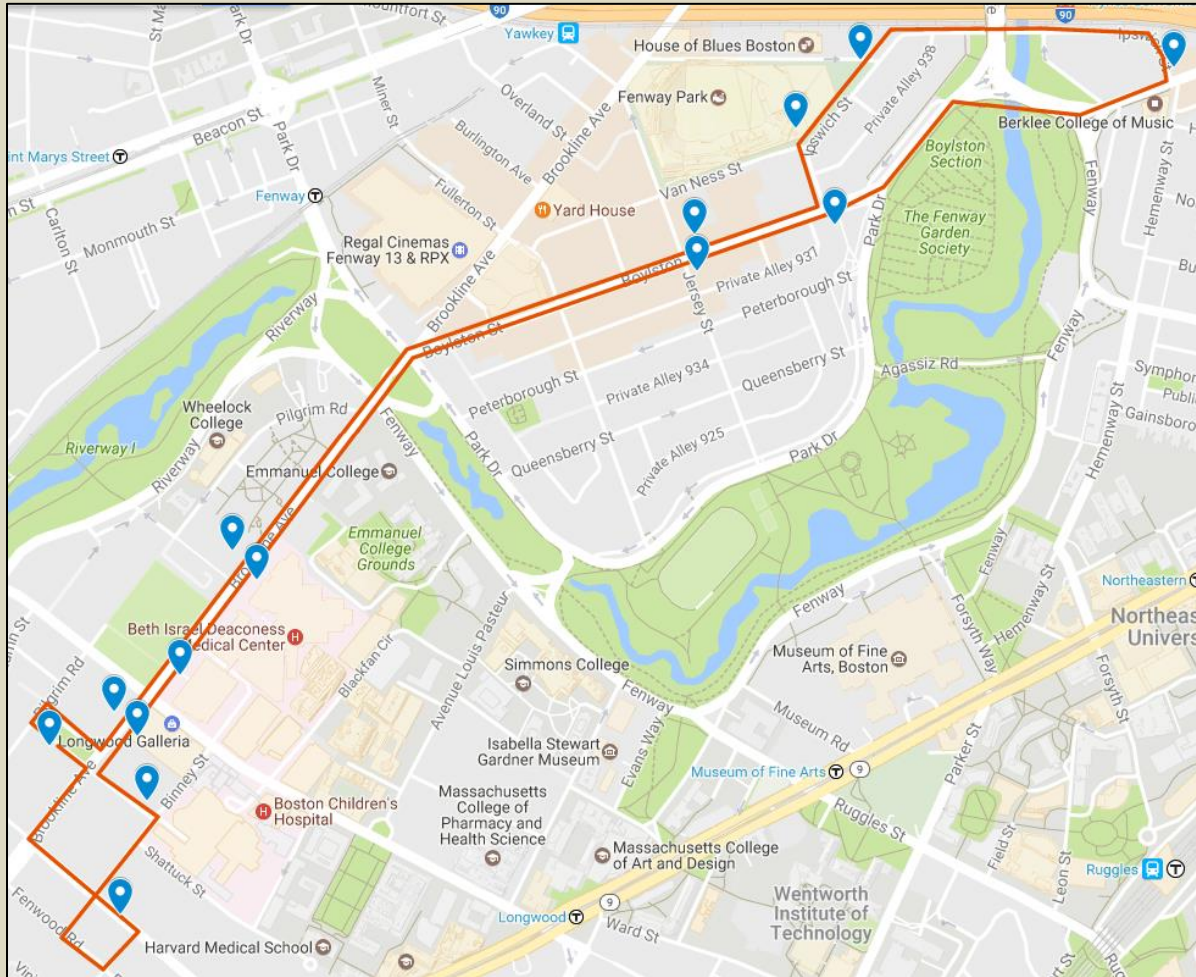

Boylston Fenway PM Red Sox Schedule End of Day Games & Night Games

Effective 5/1/2017

Track the Shuttle in real time at: <http://shuttles.masco.org>

Please call MASCO at 617-632-2800 if you have any questions.