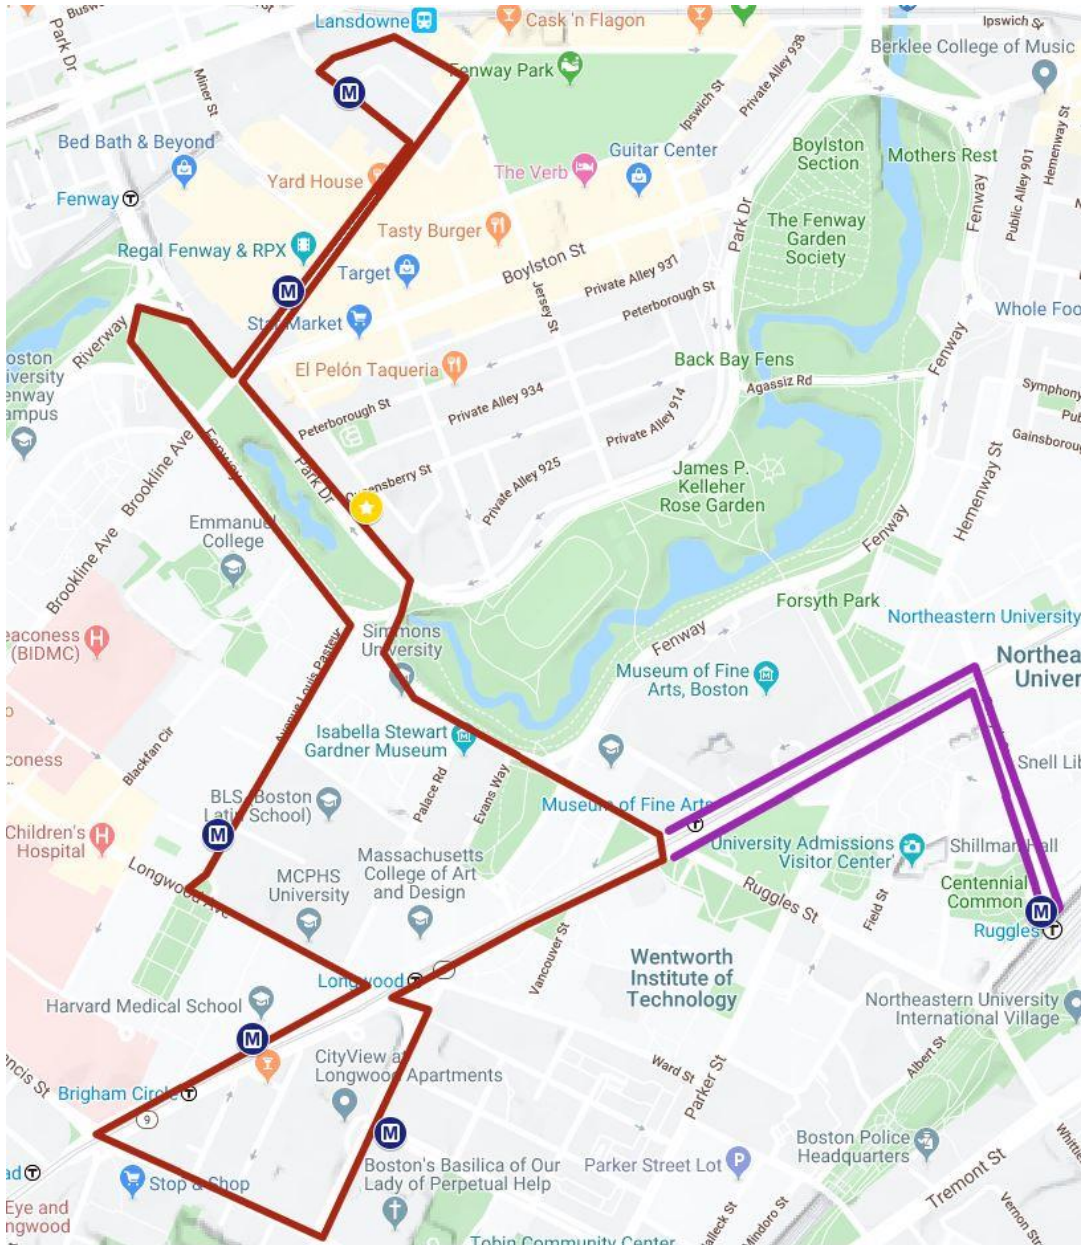

ROUTE SCHEDULES -

HSPH Landmark Shuttle

Office Shuttle between Harvard School of Public Health and the Landmark Center at Fenway. Service to Ruggles Station during Peak AM and PM times. Harvard ID required.

All times are approximate.

Track the Shuttle in real time at: <http://shuttles.masco.org>

Please call MASCO at 617-632-2800 if you have any questions ■ Effective Date: 01/01/2020-07/01/2020

ROUTE MAP - HSPH Landmark Shuttle

Office Shuttle between Harvard School of Public Health and the Landmark Center at Fenway. Service to Ruggles Station during Peak AM and PM times. Harvard ID required.

Track the Shuttle in real time at: <http://shuttles.masco.org>