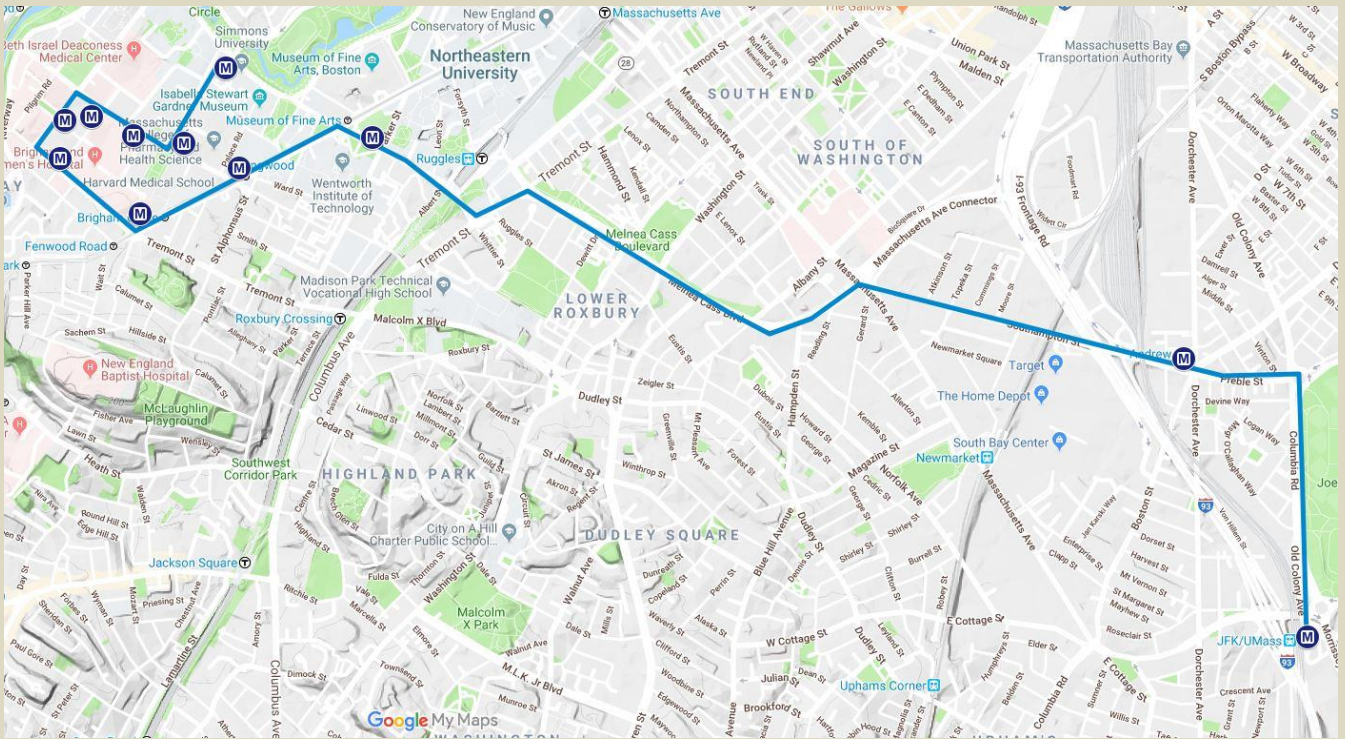

Times in *Red and Italicize* are approximate times only

Route Map JFK/UMass Station AM

Route Information: Any shuttle will stop at Crosstown Garage for dropoffs upon request.