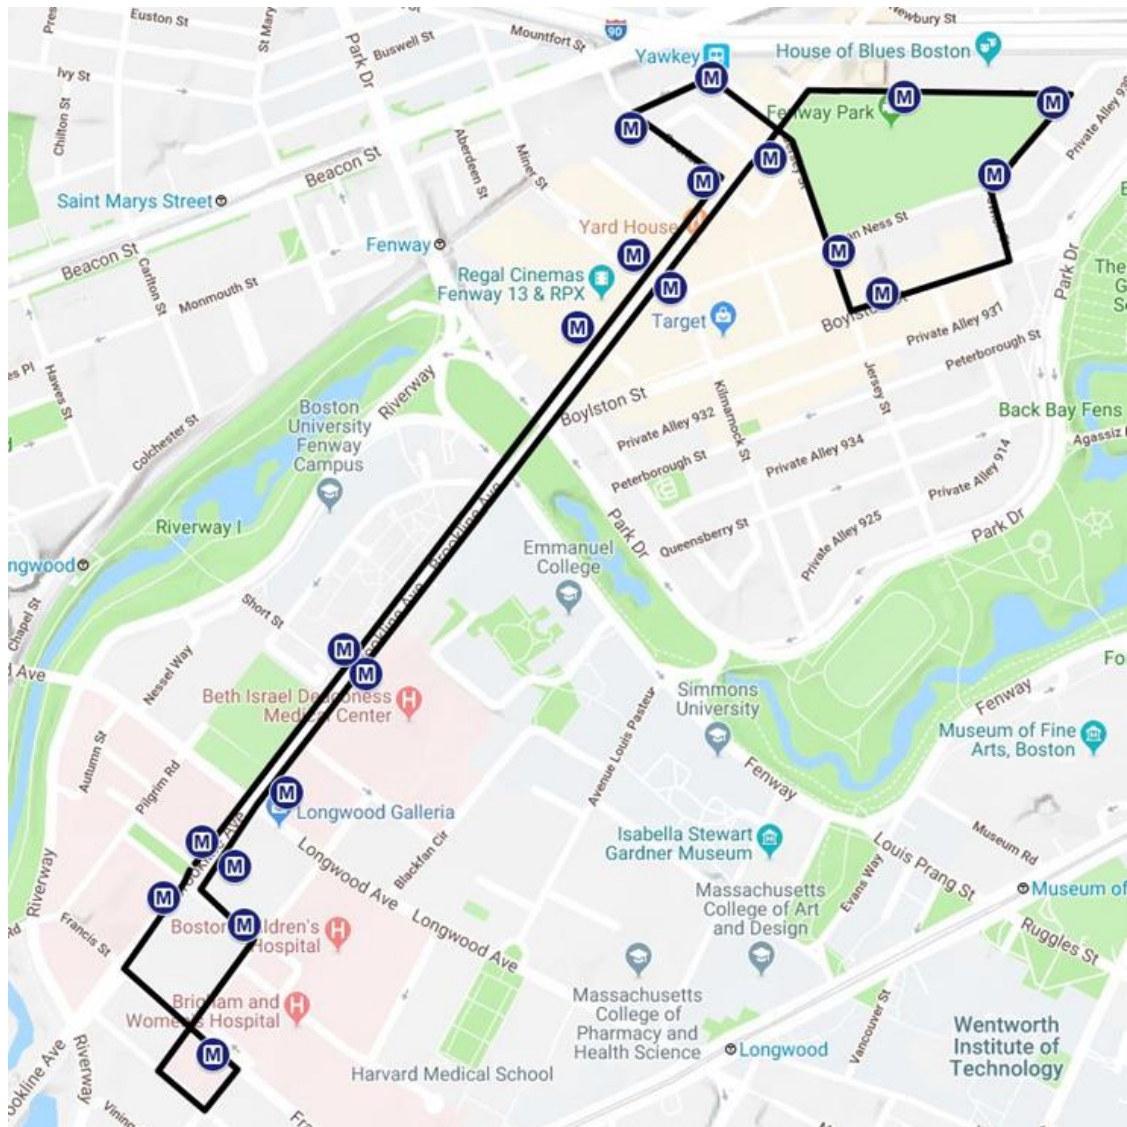

All times are approximate.

Track the Shuttle in real time at: <http://shuttles.masco.org>

Please call MASCO at 617-632-2800 if you have any questions ▪ Effective Date: 07/01/2019-12/31/2019

ROUTE MAP - Fenway PM

Combined Commuter and Park & Ride Shuttle between LMA, satellite Fenway parking lots, and the Lansdowne MBTA Station.

Track the Shuttle in real time at: <http://shuttles.masco.org>

Please call MASCO at 617-632-2800 if you have any questions ▪ Effective Date: 07/01/2019-12/31/2019