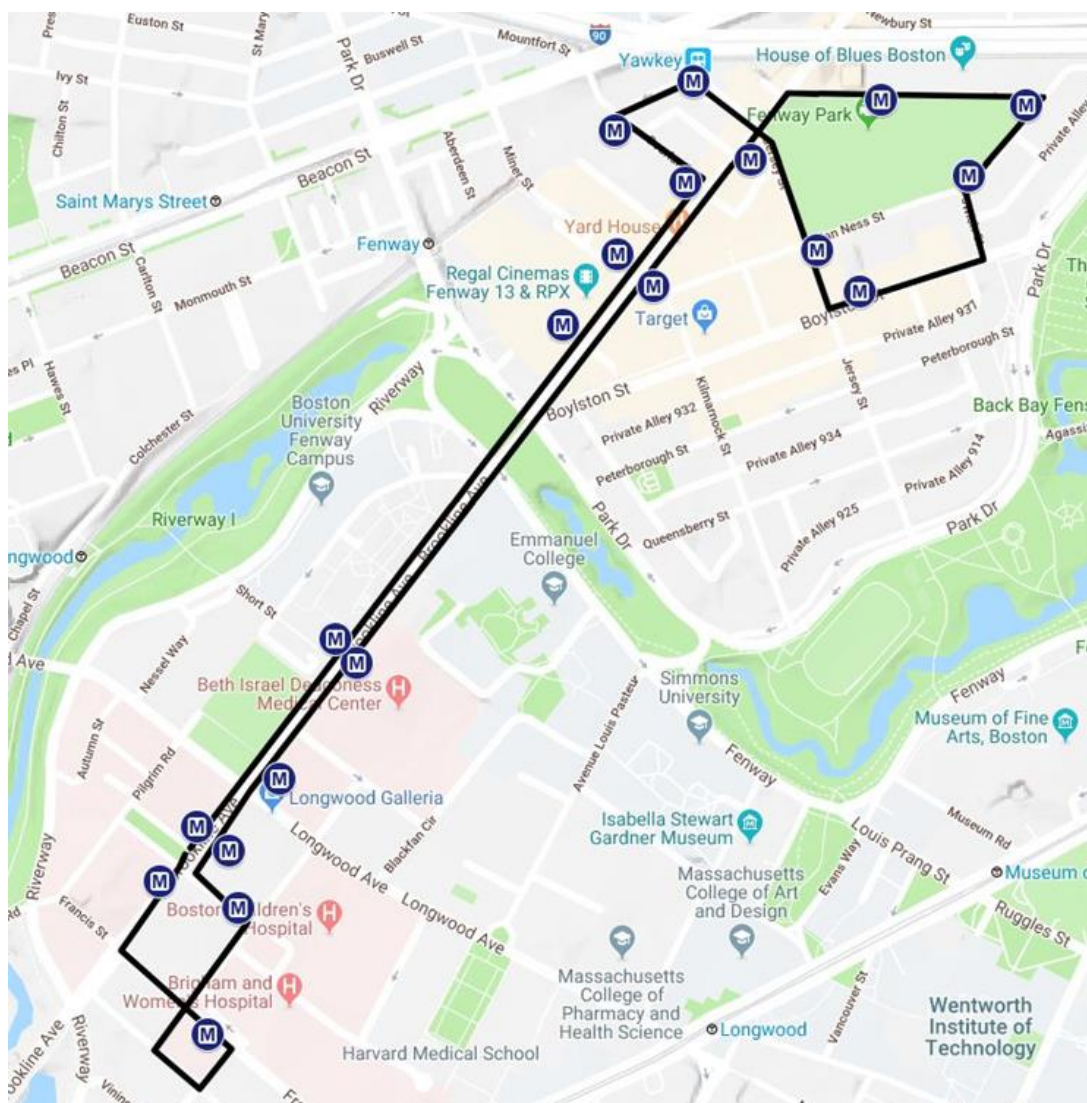

# ROUTE SCHEDULES - Fenway MID

Combined Commuter and Park & Ride Shuttle between LMA, satellite Fenway parking lots, and the Lansdowne MBTA Station.

Lansdowne Garage	Ipswich Garage	Fenway Garage	55 Jersey St	Lansdowne MBTA Station	20 Overland St.	109 Brookline Ave.	Harvard Vanguard	Landmark Building (Southbound)	BIDMC Main Campus (Southbound)	435 Brookline Ave.
<b>Inbound MID</b>										
10:25 AM	10:26 AM	10:27 AM	10:28 AM	10:29 AM	10:30 AM	10:31 AM	10:33 AM	10:34 AM	10:36 AM	10:38 AM
10:55 AM	10:56 AM	10:57 AM	10:58 AM	10:59 AM	11:00 AM	11:01 AM	11:03 AM	11:04 AM	11:06 AM	11:08 AM
11:25 AM	11:26 AM	11:27 AM	11:28 AM	11:29 AM	11:30 AM	11:31 AM	11:33 AM	11:34 AM	11:36 AM	11:38 AM
11:55 AM	11:56 AM	11:57 AM	11:58 AM	11:59 AM	12:00 PM	12:01 PM	12:03 PM	12:04 PM	12:06 PM	12:08 PM
12:25 PM	12:26 PM	12:27 PM	12:28 PM	12:29 PM	12:30 PM	12:31 PM	12:33 PM	12:34 PM	12:36 PM	12:38 PM
12:55 PM	12:56 PM	12:57 PM	12:58 PM	12:59 PM	1:00 PM	1:01 PM	1:03 PM	1:04 PM	1:06 PM	1:08 PM
1:25 PM	1:26 PM	1:27 PM	1:28 PM	1:29 PM	1:30 PM	1:31 PM	1:33 PM	1:34 PM	1:36 PM	1:38 PM
1:55 PM	1:56 PM	1:57 PM	1:58 PM	1:59 PM	2:00 PM	2:01 PM	2:03 PM	2:04 PM	2:06 PM	2:08 PM
2:15 PM	2:16 PM	2:17 PM	2:18 PM	2:19 PM	2:20 PM	2:21 PM	2:23 PM	2:24 PM	2:26 PM	2:28 PM
2:30 PM	2:31 PM	2:32 PM	2:33 PM	2:34 PM	2:35 PM	2:36 PM	2:38 PM	2:39 PM	2:41 PM	2:43 PM

All times are approximate.

Track the Shuttle in real time at: <http://shuttles.masco.org>

Please call MASCO at 617-632-2800 if you have any questions ▪ Effective Date: 07/01/2019-12/31/2019

# ROUTE MAP - Fenway MID

Combined Commuter and Park & Ride Shuttle between LMA, satellite Fenway parking lots, and the Lansdowne MBTA Station.

Track the Shuttle in real time at: <http://shuttles.masco.org>