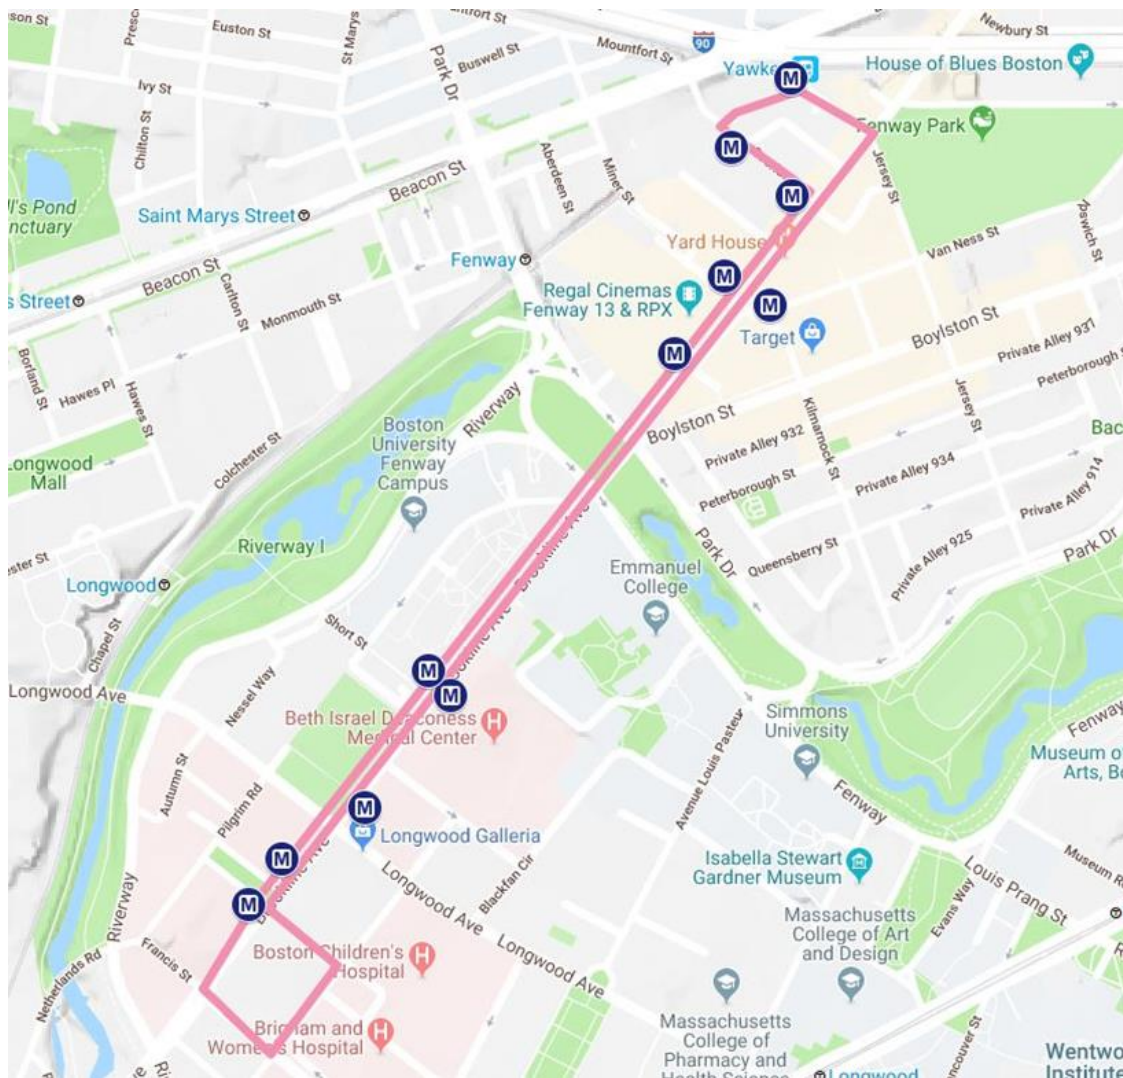

ROUTE SCHEDULES -

# Fenway Express Mid-Day

Combined Commuter and Inter-office Shuttle between LMA, and the Lansdowne MBTA Station.

BIDMC West Campus	BIDMC Shaprio Building	BIDMC Main Campus (Northbound)	Brookline at Fullerton	Lansdowne MBTA Station	20 Overland St.	109 Brookline Ave	Harvard Vanguard	Landmark Building (Southbound)	BIDMC Main Campus (Southbound)	435 Brookline Ave.	BIDMC West Campus
<b>Outbound MID</b>											
10:25 AM	10:27 AM	10:29 AM	10:32 AM	10:33 AM	10:37 AM	10:38 AM	10:39 AM	10:40 AM	10:41 AM	10:42 AM	10:44 AM
10:45 AM	10:47 AM	10:49 AM	10:52 AM	10:53 AM	10:57 AM	10:58 AM	10:59 AM	11:00 AM	11:01 AM	11:02 AM	11:04 AM
11:05 AM	11:07 AM	11:09 AM	11:12 AM	11:13 AM	11:17 AM	11:18 AM	11:19 AM	11:20 AM	11:21 AM	11:22 AM	11:24 AM
11:25 AM	11:27 AM	11:29 AM	11:32 AM	11:33 AM	11:37 AM	11:38 AM	11:39 AM	11:40 AM	11:41 AM	11:42 AM	11:44 AM
<b>From 11:25-1:45PM Buses will depart every 20 minutes</b>											
1:45 PM	1:47 PM	1:49 PM	1:52 PM	1:53 PM	1:57 PM	1:58 PM	1:59 PM	2:00 PM	2:01 PM	2:02 PM	2:04 PM
2:05 PM	2:07 PM	2:09 PM	2:12 PM	2:13 PM	2:17 PM	2:18 PM	2:19 PM	2:20 PM	2:21 PM	2:22 PM	2:24 PM
2:25 PM	2:27 PM	2:29 PM	2:32 PM	2:33 PM	2:40 PM	2:41 PM	2:42 PM	2:43 PM	2:44 PM	2:45 PM	2:47 PM

All times are approximate.

Track the Shuttle in real time at: <http://shuttles.masco.org>

Please call MASCO at 617-632-2800 if you have any questions ▪ Effective Date: 07/01/2019-12/31/2019

# ROUTE MAP - Fenway Express Mid-Day

Combined Commuter and Inter-office Shuttle between LMA, and the Lansdowne MBTA Station.

Track the Shuttle in real time at: <http://shuttles.masco.org>

Please call MASCO at 617-632-2800 if you have any questions ■ Effective Date: 07/01/2019-12/31/2019