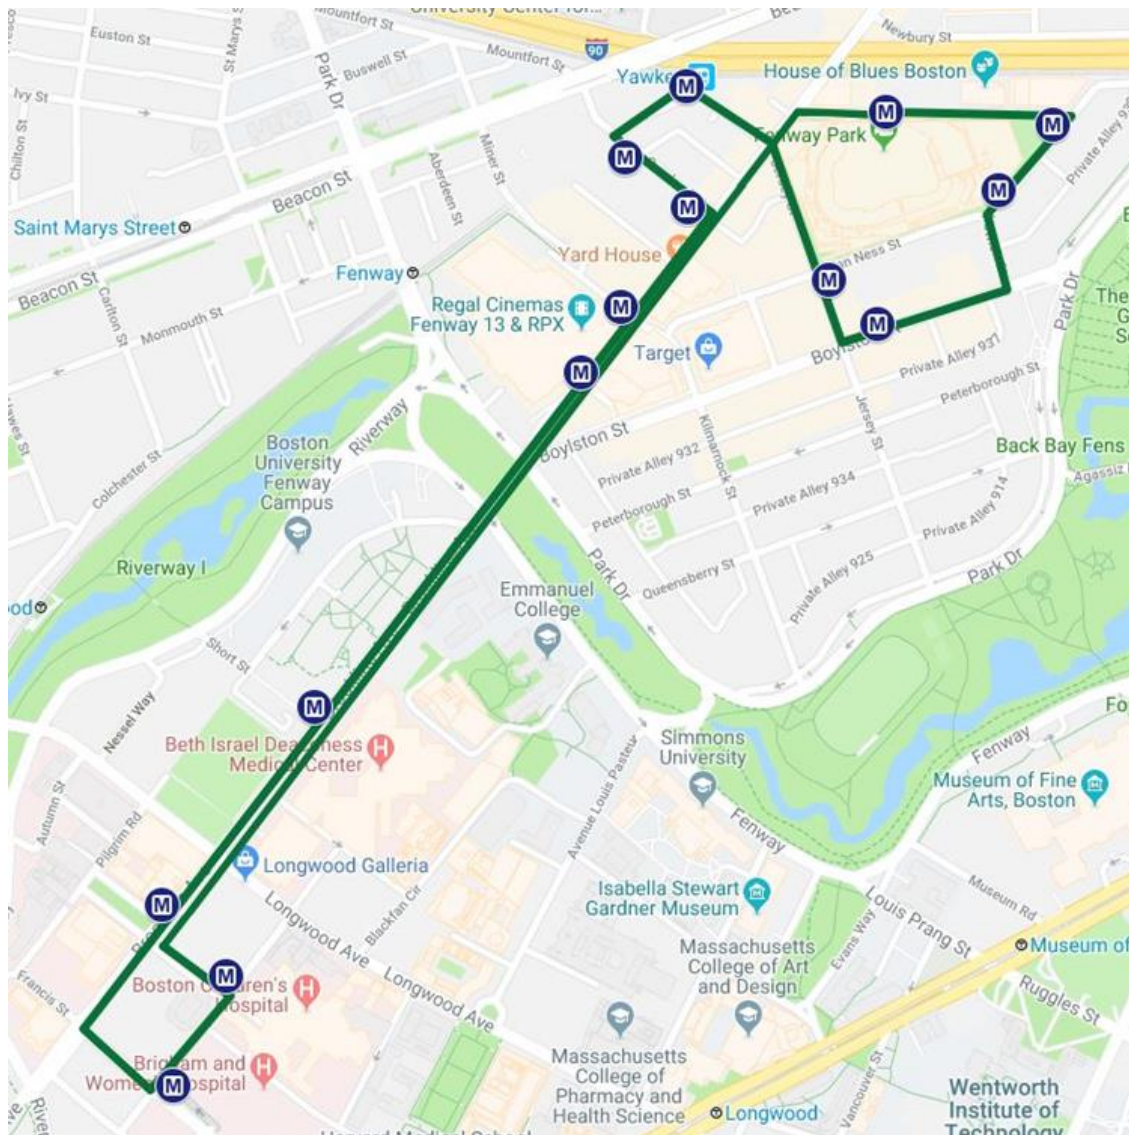

All times are approximate.

Track the Shuttle in real time at: <http://shuttles.masco.org>

Please call MASCO at 617-632-2800 if you have any questions ▪ Effective Date: 07/01/2019-12/31/2019

ROUTE MAP - Fenway AM

Combined Commuter and Park & Ride Shuttle between LMA, satellite Fenway parking lots, and the Lansdowne MBTA Station.

Track the Shuttle in real time at: <http://shuttles.masco.org>

Please call MASCO at 617-632-2800 if you have any questions ▪ Effective Date: 07/01/2019-12/31/2019