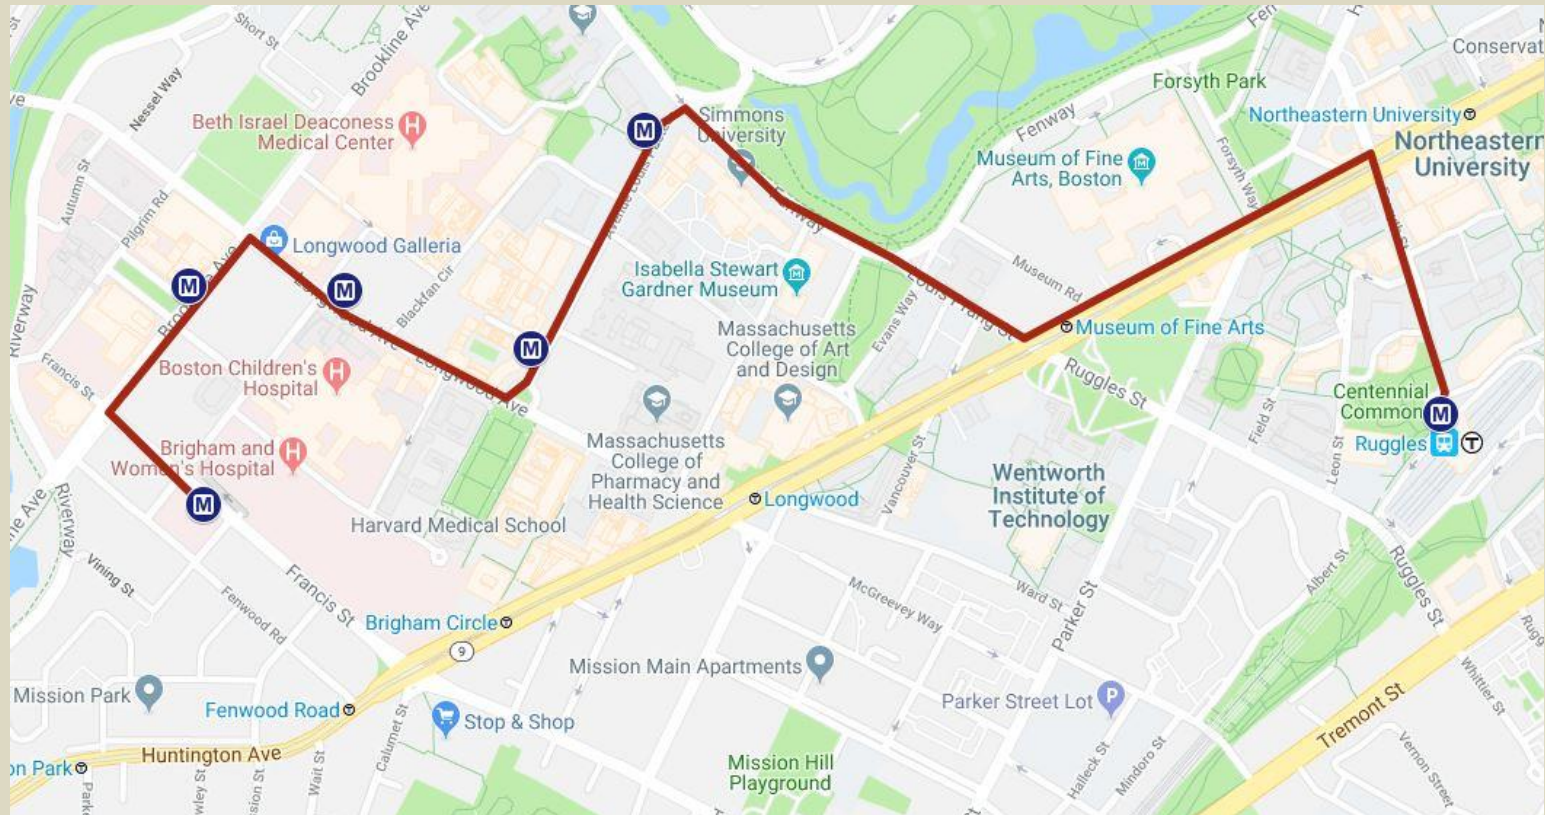

Effective 11/01/21-TBD

Route Schedules

Ruggles Station AM

Ruggles MBTA Station	Simmons & Emmanuel Colleges (Southbound)	Vanderbilt Hall (Southbound)	333 Longwood Ave	435 Brookline Ave	70 Francis St
Inbound AM					
5:30 AM	Travel Time to LMA Approx. 8-10 Minutes				5:38 AM
5:34 AM	Travel Time to LMA Approx. 8-10 Minutes				5:42 AM
5:39 AM	Travel Time to LMA Approx. 8-10 Minutes				5:47 AM
5:44 AM	Travel Time to LMA Approx. 8-10 Minutes				5:52 AM
5:48 AM	Travel Time to LMA Approx. 8-10 Minutes				5:56 AM
From 5:48-9:30AM Buses will depart every 2-5 minutes					
9:30 AM	Travel Time to LMA Approx. 8-10 Minutes				9:38 AM
9:36 AM	Travel Time to LMA Approx. 8-10 Minutes				9:44 AM
9:41 AM	Travel Time to LMA Approx. 8-10 Minutes				9:49 AM
9:47 AM	Travel Time to LMA Approx. 8-10 Minutes				9:55 AM
9:52 AM	Travel Time to LMA Approx. 8-10 Minutes				10:00 AM
9:58 AM	Travel Time to LMA Approx. 8-10 Minutes				10:06 AM

Times are approximate times only. Buses may arrive before or after this time depending on traffic.

Effective 11/01/21-TBD

Route Map Ruggles Station AM

Track the Shuttle in real time at: <http://shuttles.masco.org>