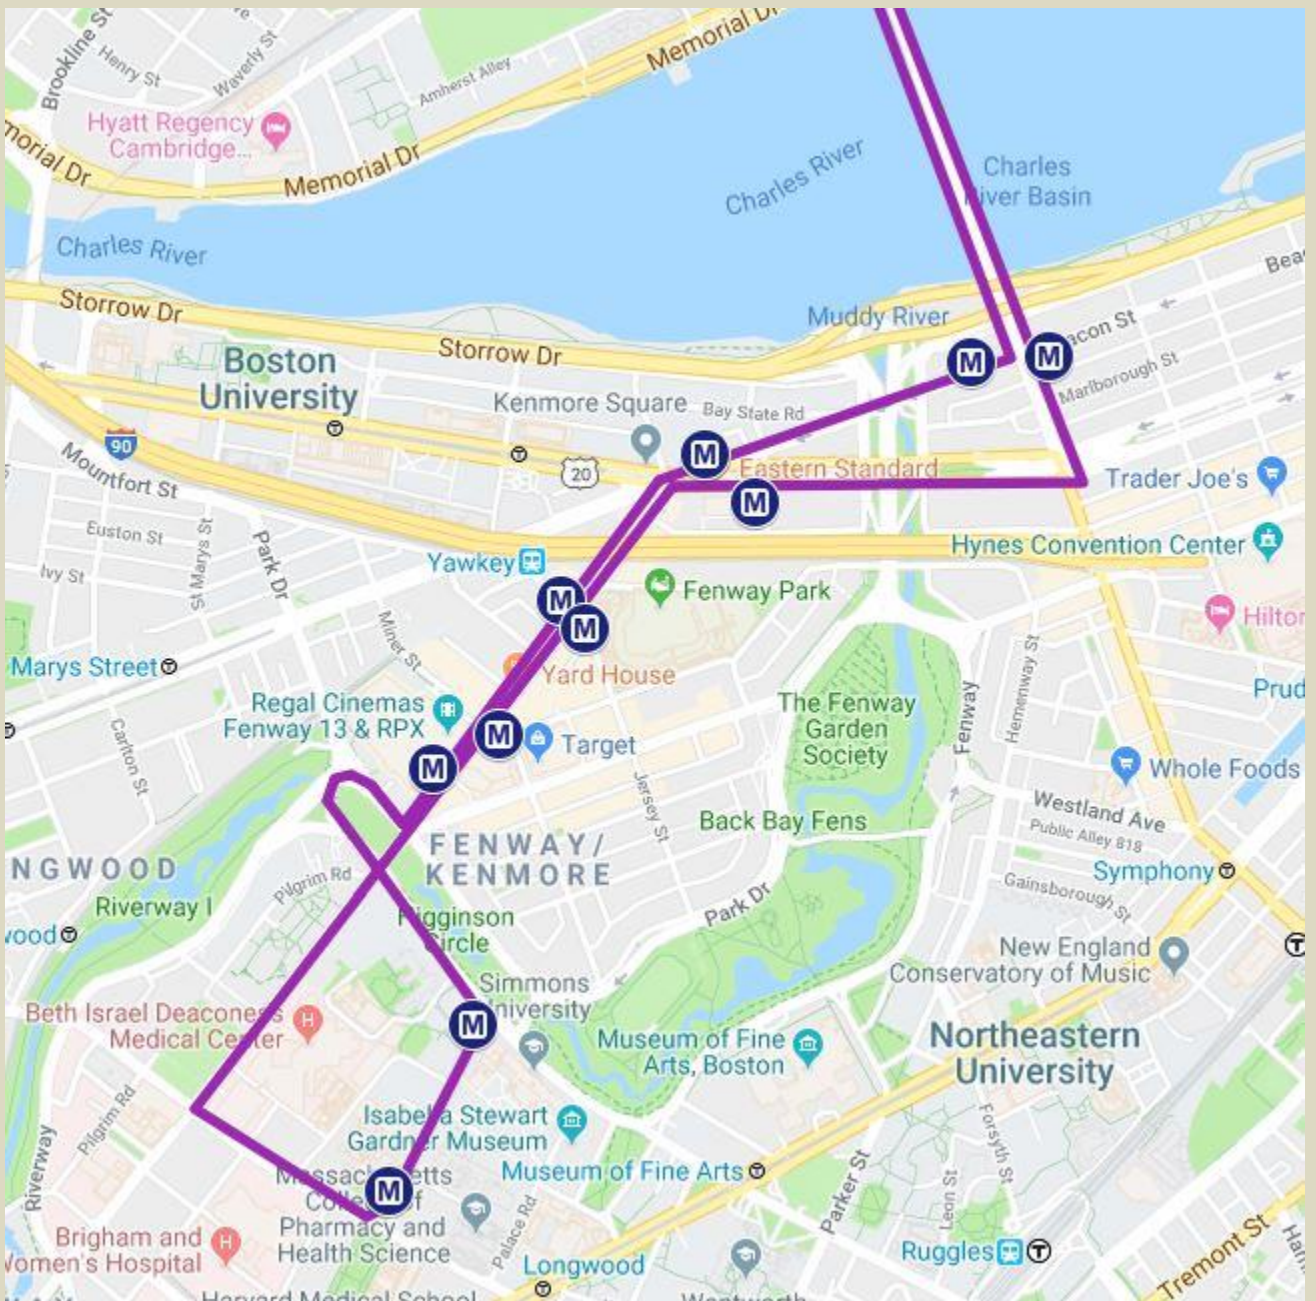

<u>Vanderbilt Hall (Southbound)</u>	<u>Brookline at Fullerton</u>	<u>Brookline at Jersey</u>	<u>Kenmore Square (Outbound)</u>	<u>Mass Ave & Beacon St</u>	<u>Mass Ave at MIT (Northbound)</u>	<u>Central Square (Westbound)</u>	<u>Mass Ave & Dana St</u>	<u>Mass Ave & Trowbridge St</u>	<u>Mass Ave at Holyoke Center</u>
From Cambridge to Boston									
6:50 AM	Travel Time to Harvard Approx. 20-30 Minutes							7:12 AM	
7:10 AM	Travel Time to Harvard Approx. 20-30 Minutes							7:32 AM	
7:30 AM	Travel Time to Harvard Approx. 20-30 Minutes							7:52 AM	
From 7:30-9:50AM Buses will depart every 20 minutes									
9:50 AM	Travel Time to Harvard Approx. 20-30 Minutes							10:12 AM	
10:15 AM	Travel Time to Harvard Approx. 20-30 Minutes							10:37 AM	
10:45 AM	Travel Time to Harvard Approx. 20-30 Minutes							11:07 AM	
From 10:45AM-3:45PM Buses will depart every 30 minutes									
3:45 PM	Travel Time to Harvard Approx. 20-30 Minutes							4:07 PM	
4:10 PM	Travel Time to Harvard Approx. 20-30 Minutes							4:32 PM	
4:30 PM	Travel Time to Harvard Approx. 20-30 Minutes							4:52 PM	
From 4:30-7:10PM Buses will depart every 20 minutes									
7:10 PM	Travel Time to Harvard Approx. 20-30 Minutes							7:32 PM	
7:30 PM	Travel Time to Harvard Approx. 20-30 Minutes							7:52 PM	
8:30 PM	Travel Time to Harvard Approx. 20-30 Minutes							8:52 PM	
9:30 PM	Via Collidge Corner							9:52 PM	
10:30 PM	Travel Time to Harvard Approx. 20-30 Minutes							10:52 PM	
11:30 PM	Via Collidge Corner							11:52 PM	

Times are approximate times only. Buses may arrive before or after this time depending on traffic.

11:00 & 11:30PM trips do not operate during the Summer

Route Map M2 Boston

Effective 8/31/20-TBD

Harvard ID or pre-purchased ticket required.

Route Map M2 Cambridge

Harvard ID or pre-purchased ticket required.