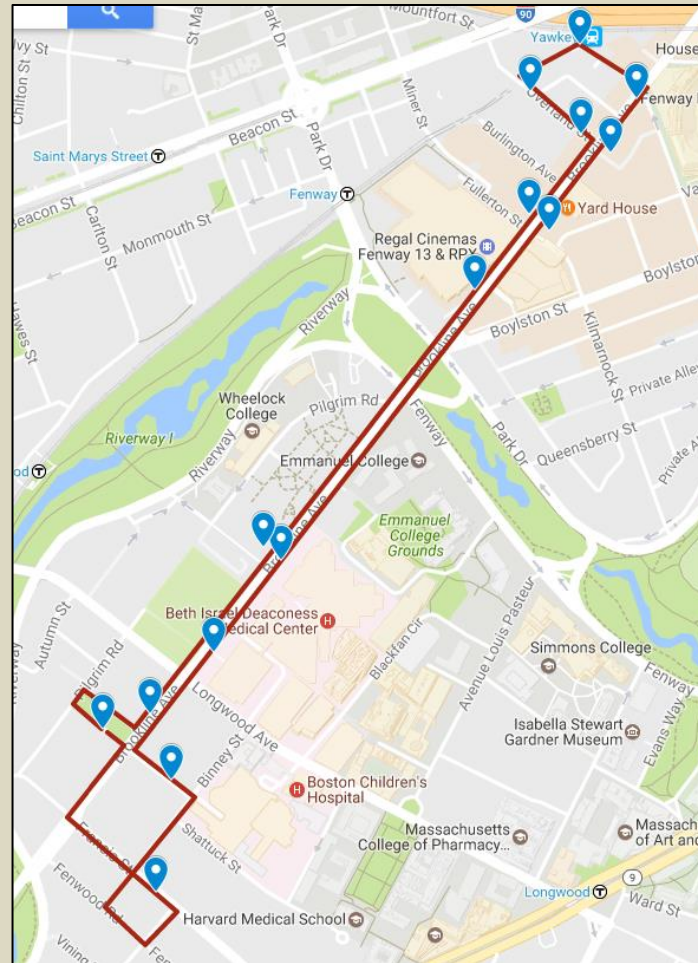

Brookline Fenway PM Red Sox Schedule End of Day Games & Night Games

Effective 4/3/2017

*Times in *Red and Italicize* are approximate times only. Buses may arrive before or after this time depending on traffic.*