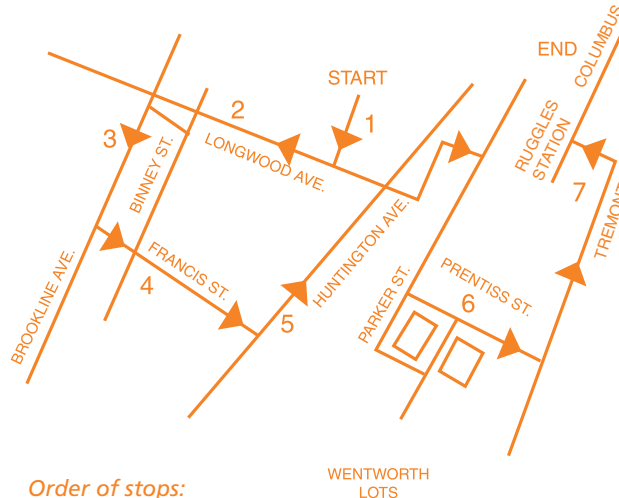

### Location:

Entrance to both lots is from Halleck Street.

## AM ROUTE

Order of stops:

- 1) Wentworth Lot
- 2) St. Alphonsus & Longwood (Flagstop)
- 3) Brigham Circle
- 4) Francis Street- Opposite ServiCenter Garage
- 5) Bank of America Brookline Avenue
- 6) BIDMC - Shapiro Bldg.
- 7) BIDMC East
- 8) Childrens MBTA Stop

## PM ROUTE

Order of stops:

- 1) Vanderbilt Hall
- 2) COOP MBTA Stop
- 3) Joslin Park
- 4) 70 Francis St.- New BWH Shapiro Building
- 5) Brigham Circle – Huntington Ave.
- 6) Wentworth Lot/Prentiss St.
- 7) Ruggles Station – Columbus Ave Entrance

OUTBOUND TO THE LOTS

Before Noon From Brigham Circle	After Noon From Vanderbilt Hall
10:20am	12:32pm
10:35	1:07
10:47	1:42
11:22	2:25
11:57	

**Order of stops: 1) Vanderbilt Hall, 2) 333 Longwood Ave., 3) Joslin Place, 4) BWH - Shapiro, 5) Huntington/Tremont, 6) Wentworth Lots 7) Ruggles Station/ Columbus Ave entrance**