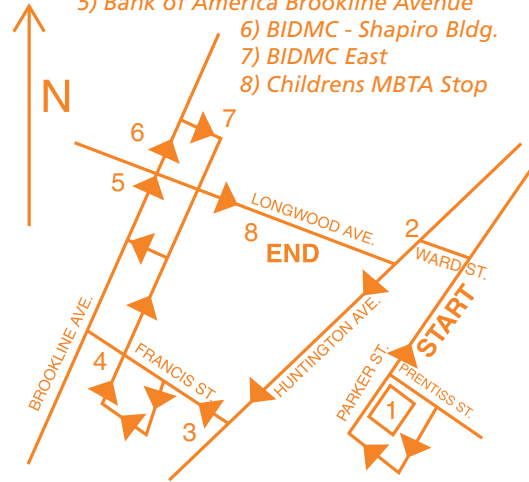

### Location:

Entrance to both lots is from Halleck Street.

### PM SERVICE

From Vanderbilt Hall, To Wentworth Lot  
and Ruggles Station Columbus Ave. Entrance

2:25pm*	4:30	6:30
2:45	4:40	6:40
3:00	4:50	6:50
3:12*	5:00	7:05*
3:20	5:10	7:15
3:30	5:20	7:25*
3:40	5:30	7:45
3:50	5:40	8:05*
4:00	5:50	8:25
4:10	6:05	8:55*
4:20	6:15	

## PM ROUTE

Order of stops:

- 1) Vanderbilt Hall
- 2) COOP MBTA Stop
- 3) Joslin Park
- 4) 70 Francis St.- New BWH Shapiro Building
- 5) Brigham Circle – Huntington Ave.
- 6) Wentworth Lot/Prentiss St.
- 7) Ruggles Station – Columbus Ave Entrance

OUTBOUND TO THE LOTS

Before Noon From Brigham Circle	After Noon From Vanderbilt Hall
10:20am	12:32pm
10:35	1:07
10:47	1:42
11:22	2:25
11:57	

**Order of stops: 1) Vanderbilt Hall, 2) 333 Longwood Ave., 3) Joslin Place, 4) BWH - Shapiro, 5) Huntington/Tremont, 6) Wentworth Lots 7) Ruggles Station/ Columbus Ave entrance**