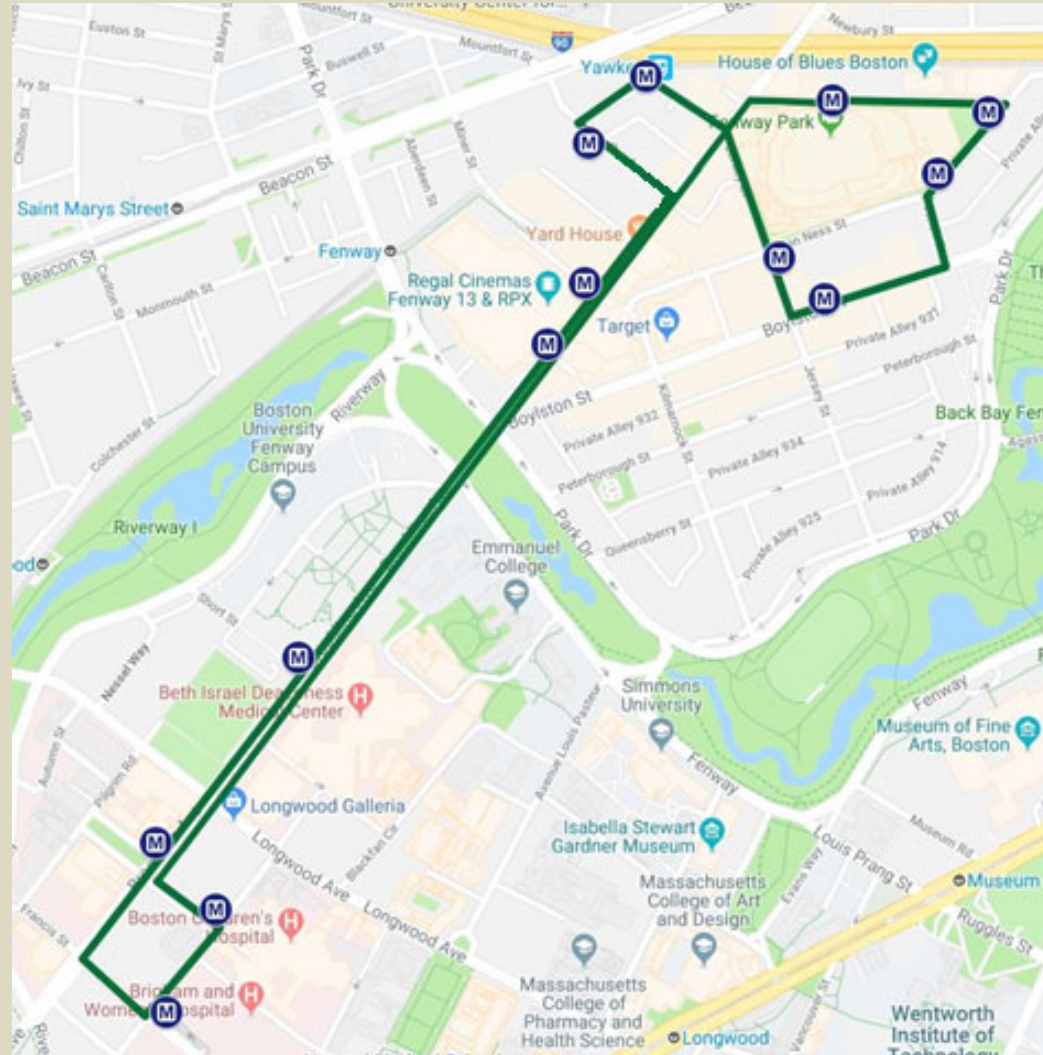

Route Map Fenway AM

Effective 11/08/22

Track the Shuttle in real time at: <http://shuttles.masco.org>

Please call Longwood Collective at 617-632-2800 if you have any questions.